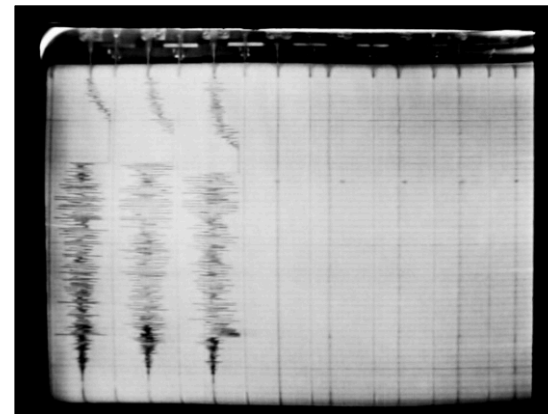

29

What Happened To ...?

The Command Module (call sign 'Odyssey') made it safely back to Earth with its three occupants.

What about the rest of the Apollo hardware?

The third stage of the Saturn V rocket, after it had accelerated the CSM+LM spacecraft towards the Moon, was given one last task to perform ...

30

Saturn S-IVB Impact Site

31

Apollo 12 Seismometer

32

Apollo 13

What Happened To Aquarius?

After the Lunar Module (call sign 'Aquarius') was jettisoned it re-entered the Earth's atmosphere and disintegrated.