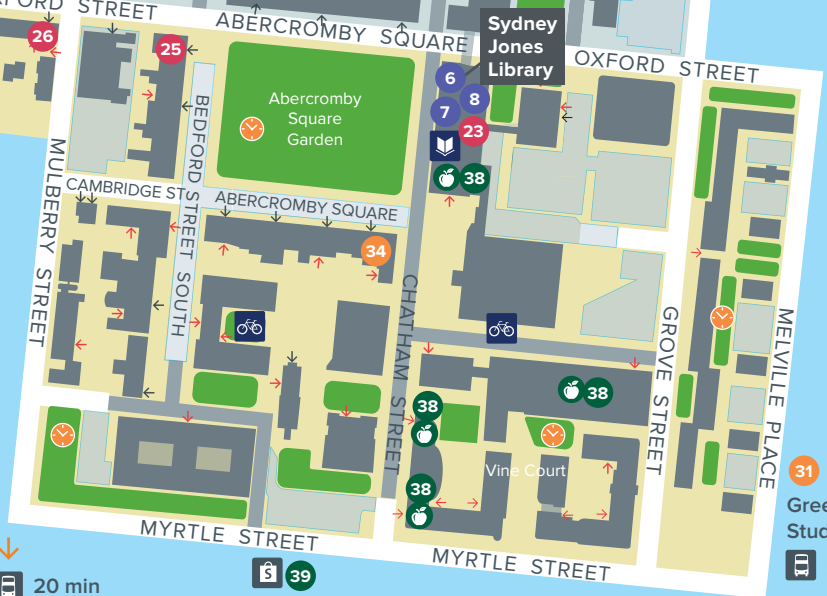

Take time out

- 31 **Greenbank Student Village ***
- 32 **The Liverpool Guild of Students**
- 33 **Victoria Gallery and Museum**
- 34 **Garstang Museum**
- 35 **Augustus John Pub**
- 36 **Blackwell’s Bookshop**
- 37 **Leahurst Bar**

Eat Well

- 38 **Café’s**
- 39 **Local Shops**
- 40 **The Guild**
The Court Yard
Starbucks
The Sphinx
- 41 **Leahurst Café**

*All Students (Undergraduate and Postgraduate) only

LEAHURST CAMPUS

-  Be Active
-  Connect
-  Support
-  Take time out
-  Eat Well

←    
 Liverpool City Centre
 Lime Street Station
 Buses and Shops
 10 min

NORTH CAMPUS

Ness Botanic Gardens →

CENTRAL CAMPUS

↗  
 City Centre
 Buses and Shops
 10 min

SOUTH CAMPUS

↓ Sefton Park  20 min
 Princess Park  25 min

 39 Local Shops

↘ Crown Street Park  11 min

- Building entrance
- Accessible entrance
-  Secure cycle parking
-  Buses
-  Library
-  Local shops
-  Cafe's
- Civic directions