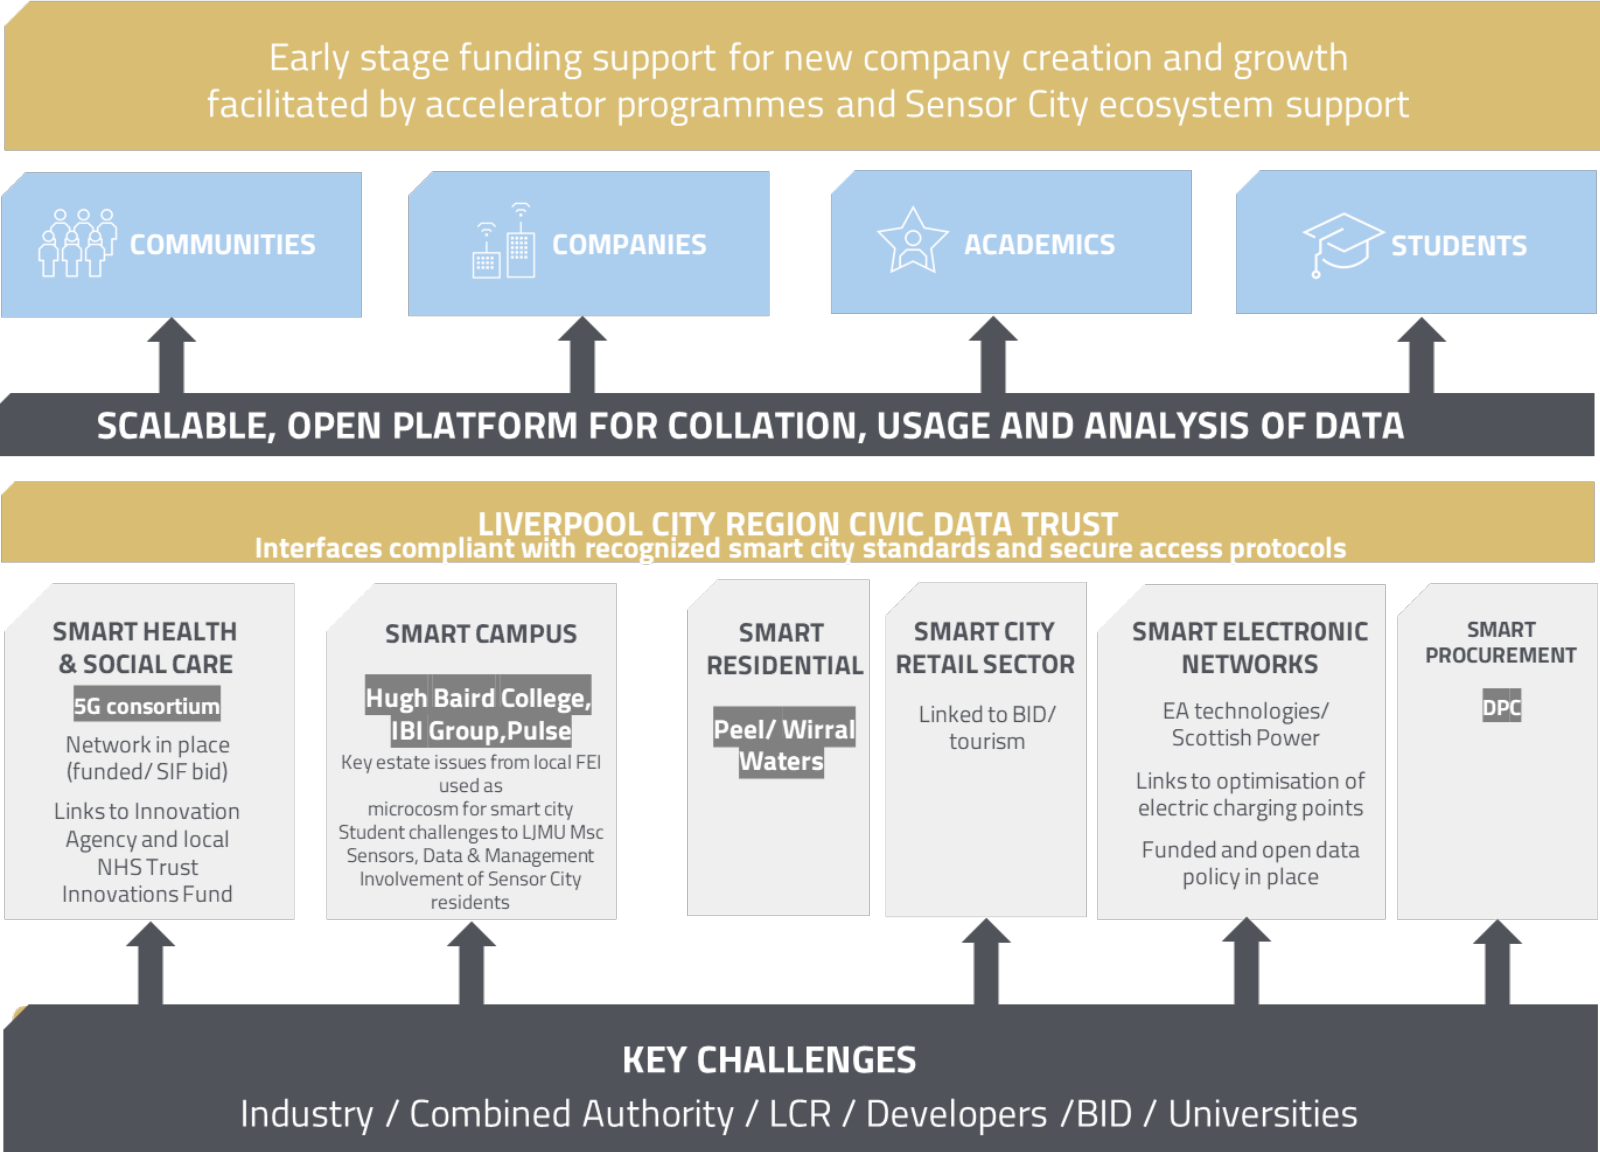

SENSORCITY

Making the future happen

Development of a smart, sustainable Liverpool City Region

Dr Joanne Phoenix

Interim Executive Director

Key requirements for IoT deployments

The 'Liverpool Framework'

Accelerator support
Pre-accelerator and scale up

The 'Liverpool Framework' – plan of attack

everyman
& PLAYHOUSE
theatres

 Wirral Waters

Initial
implementation

Roll-out

Scale Up

Deployment