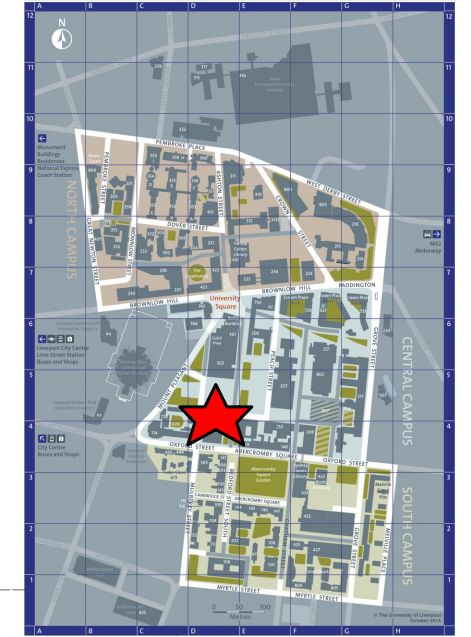

Key

-  Location of Building
-  Accessible Route
-  Accessible Entrance
-  Automatic Door
-  Controlled Access Door
-  Accessible Lift
-  Reception / Information
-  Accessible Toilet
-  Emergency Exit Only

511 Sports & Fitness Centre
Bedford Street North,
Liverpool, L69 7ZN

511 Sports & Fitness Centre
Ground Floor Plan

Key

-  Location of Building
-  Accessible Toilet
-  Accessible Route
-  Controlled Access Door
-  Accessible Lift
-  Accessible Platform Lift

511 Sports & Fitness Centre
Bedford Street North,
Liverpool, L69 7ZN

511 Sports & Fitness Centre
1st Floor Plan

Key

★ Location of Building

511 Sports & Fitness Centre
Bedford Street North,
Liverpool, L69 7ZN