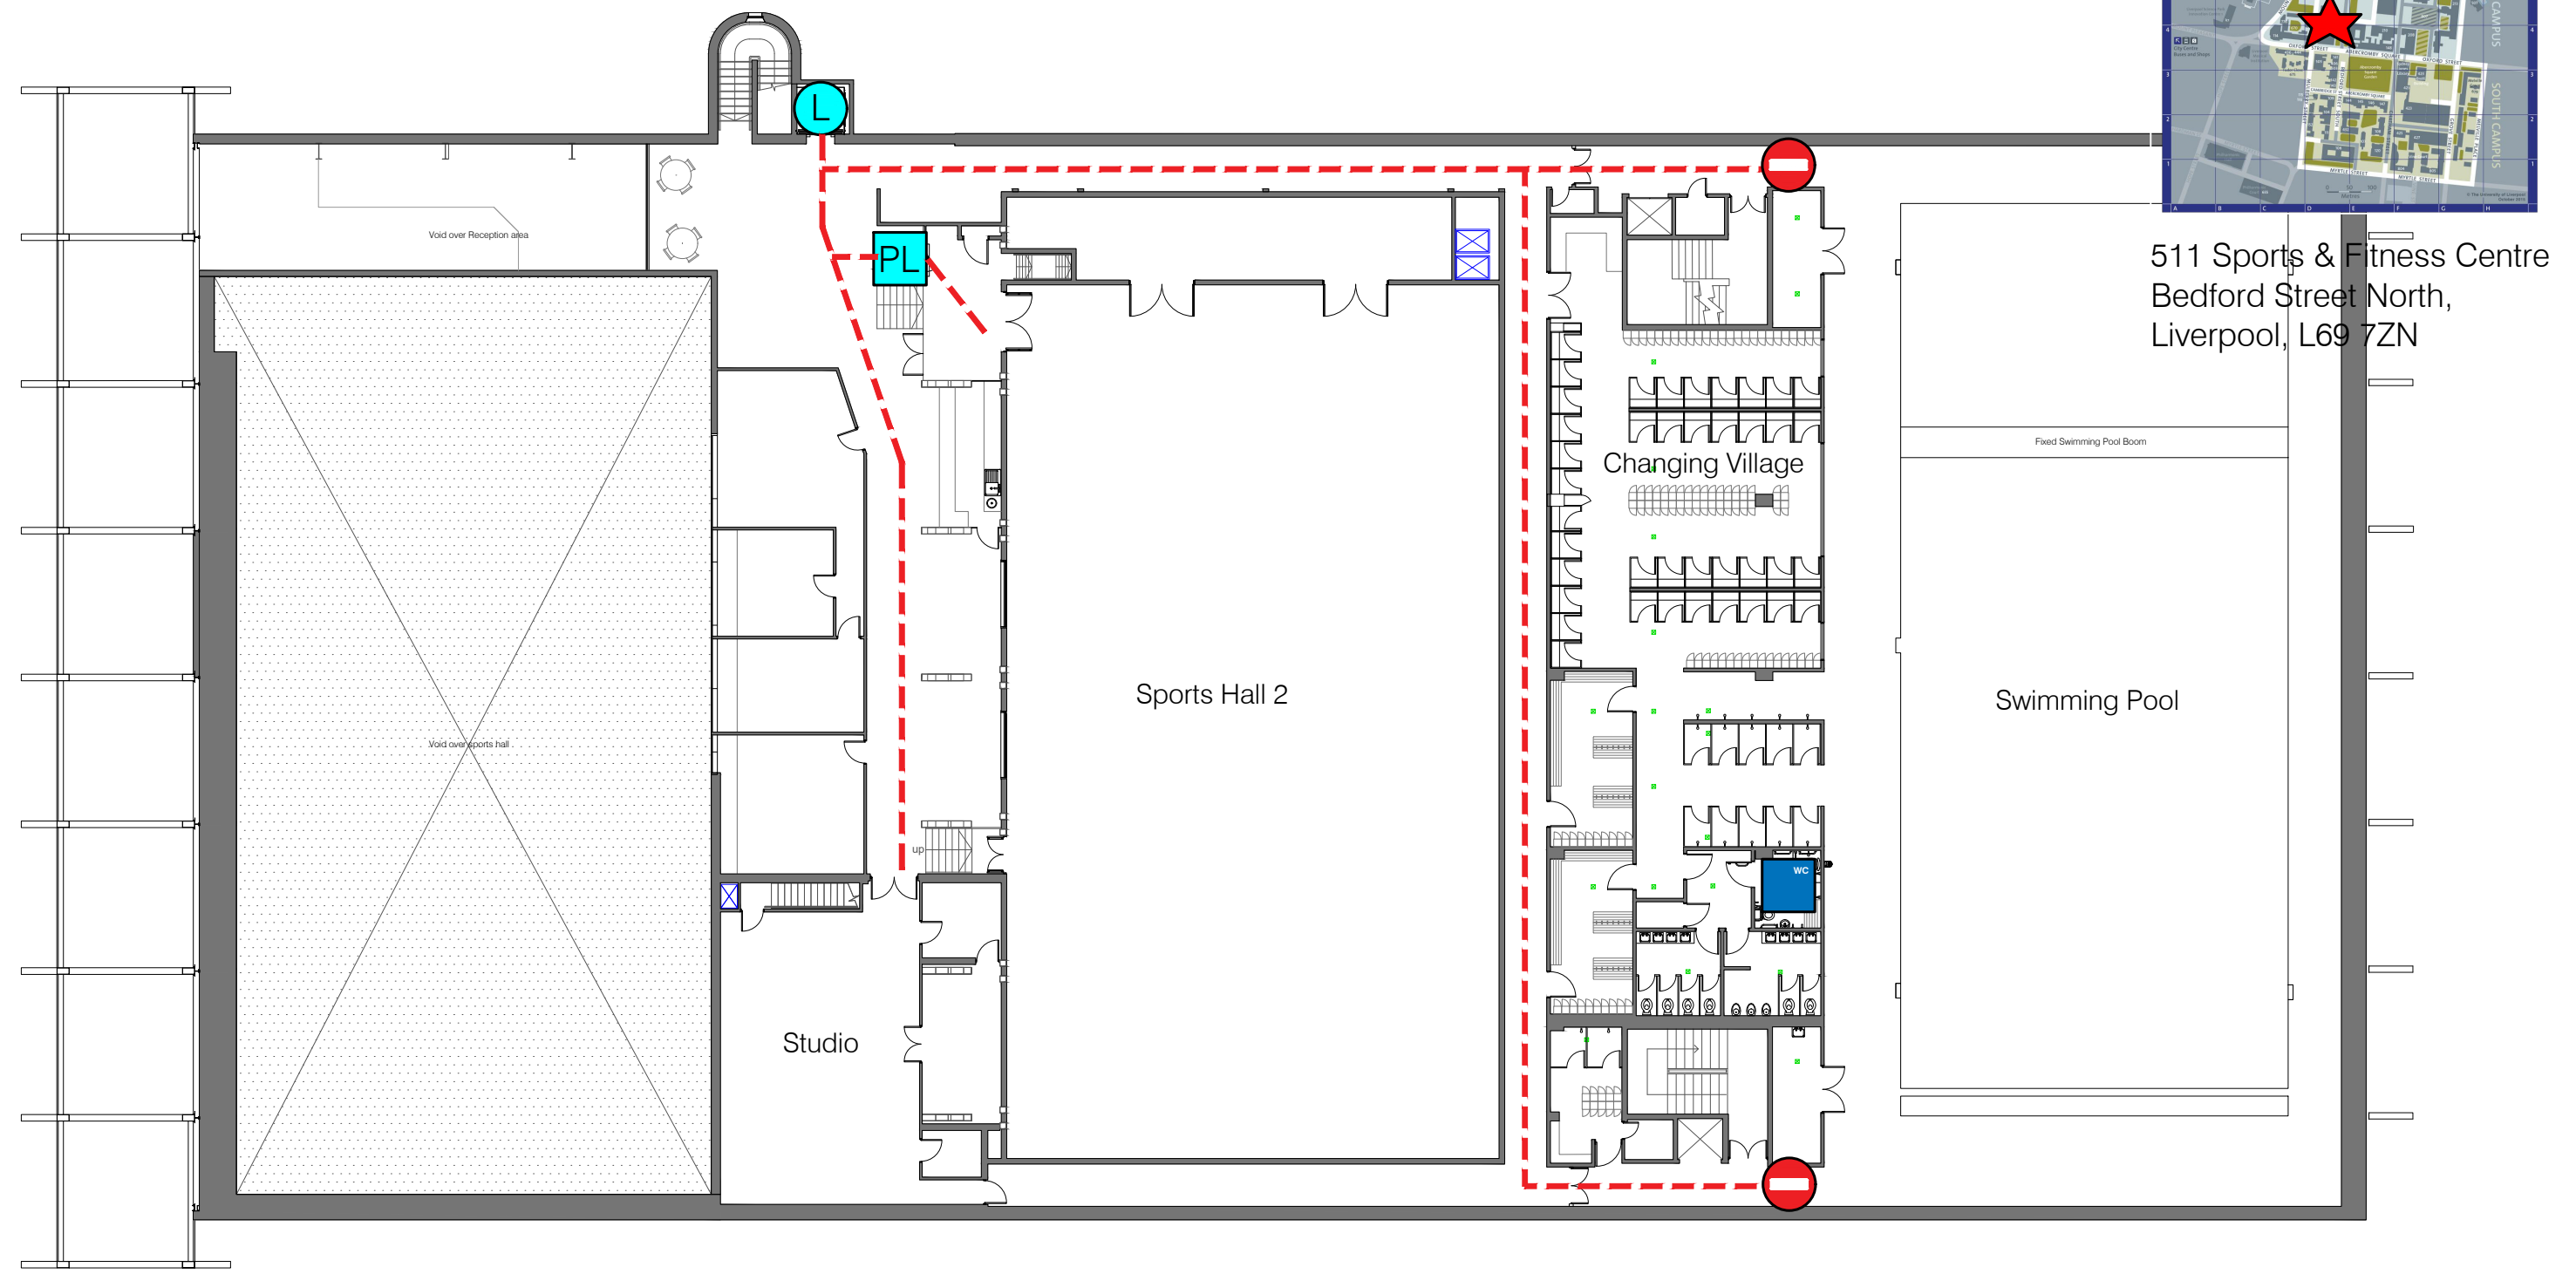

Key

-  Location of Building
-  Accessible Route
-  Accessible Entrance
-  Automatic Door
-  Controlled Access Door
-  Accessible Lift
-  Reception / Information
-  Accessible Toilet
-  Emergency Exit Only

511 Sports & Fitness Centre
Bedford Street North,
Liverpool, L69 7ZN

511 Sports & Fitness Centre
Ground Floor Plan

Key

-  Location of Building
-  Accessible Toilet
-  Accessible Route
-  Controlled Access Door
-  Accessible Lift
-  Accessible Platform Lift

511 Sports & Fitness Centre
Bedford Street North,
Liverpool, L69 7ZN

511 Sports & Fitness Centre
1st Floor Plan

Key

★ Location of Building

511 Sports & Fitness Centre
Bedford Street North,
Liverpool, L69 7ZN

511 Sports & Fitness Centre
2nd Floor Plan