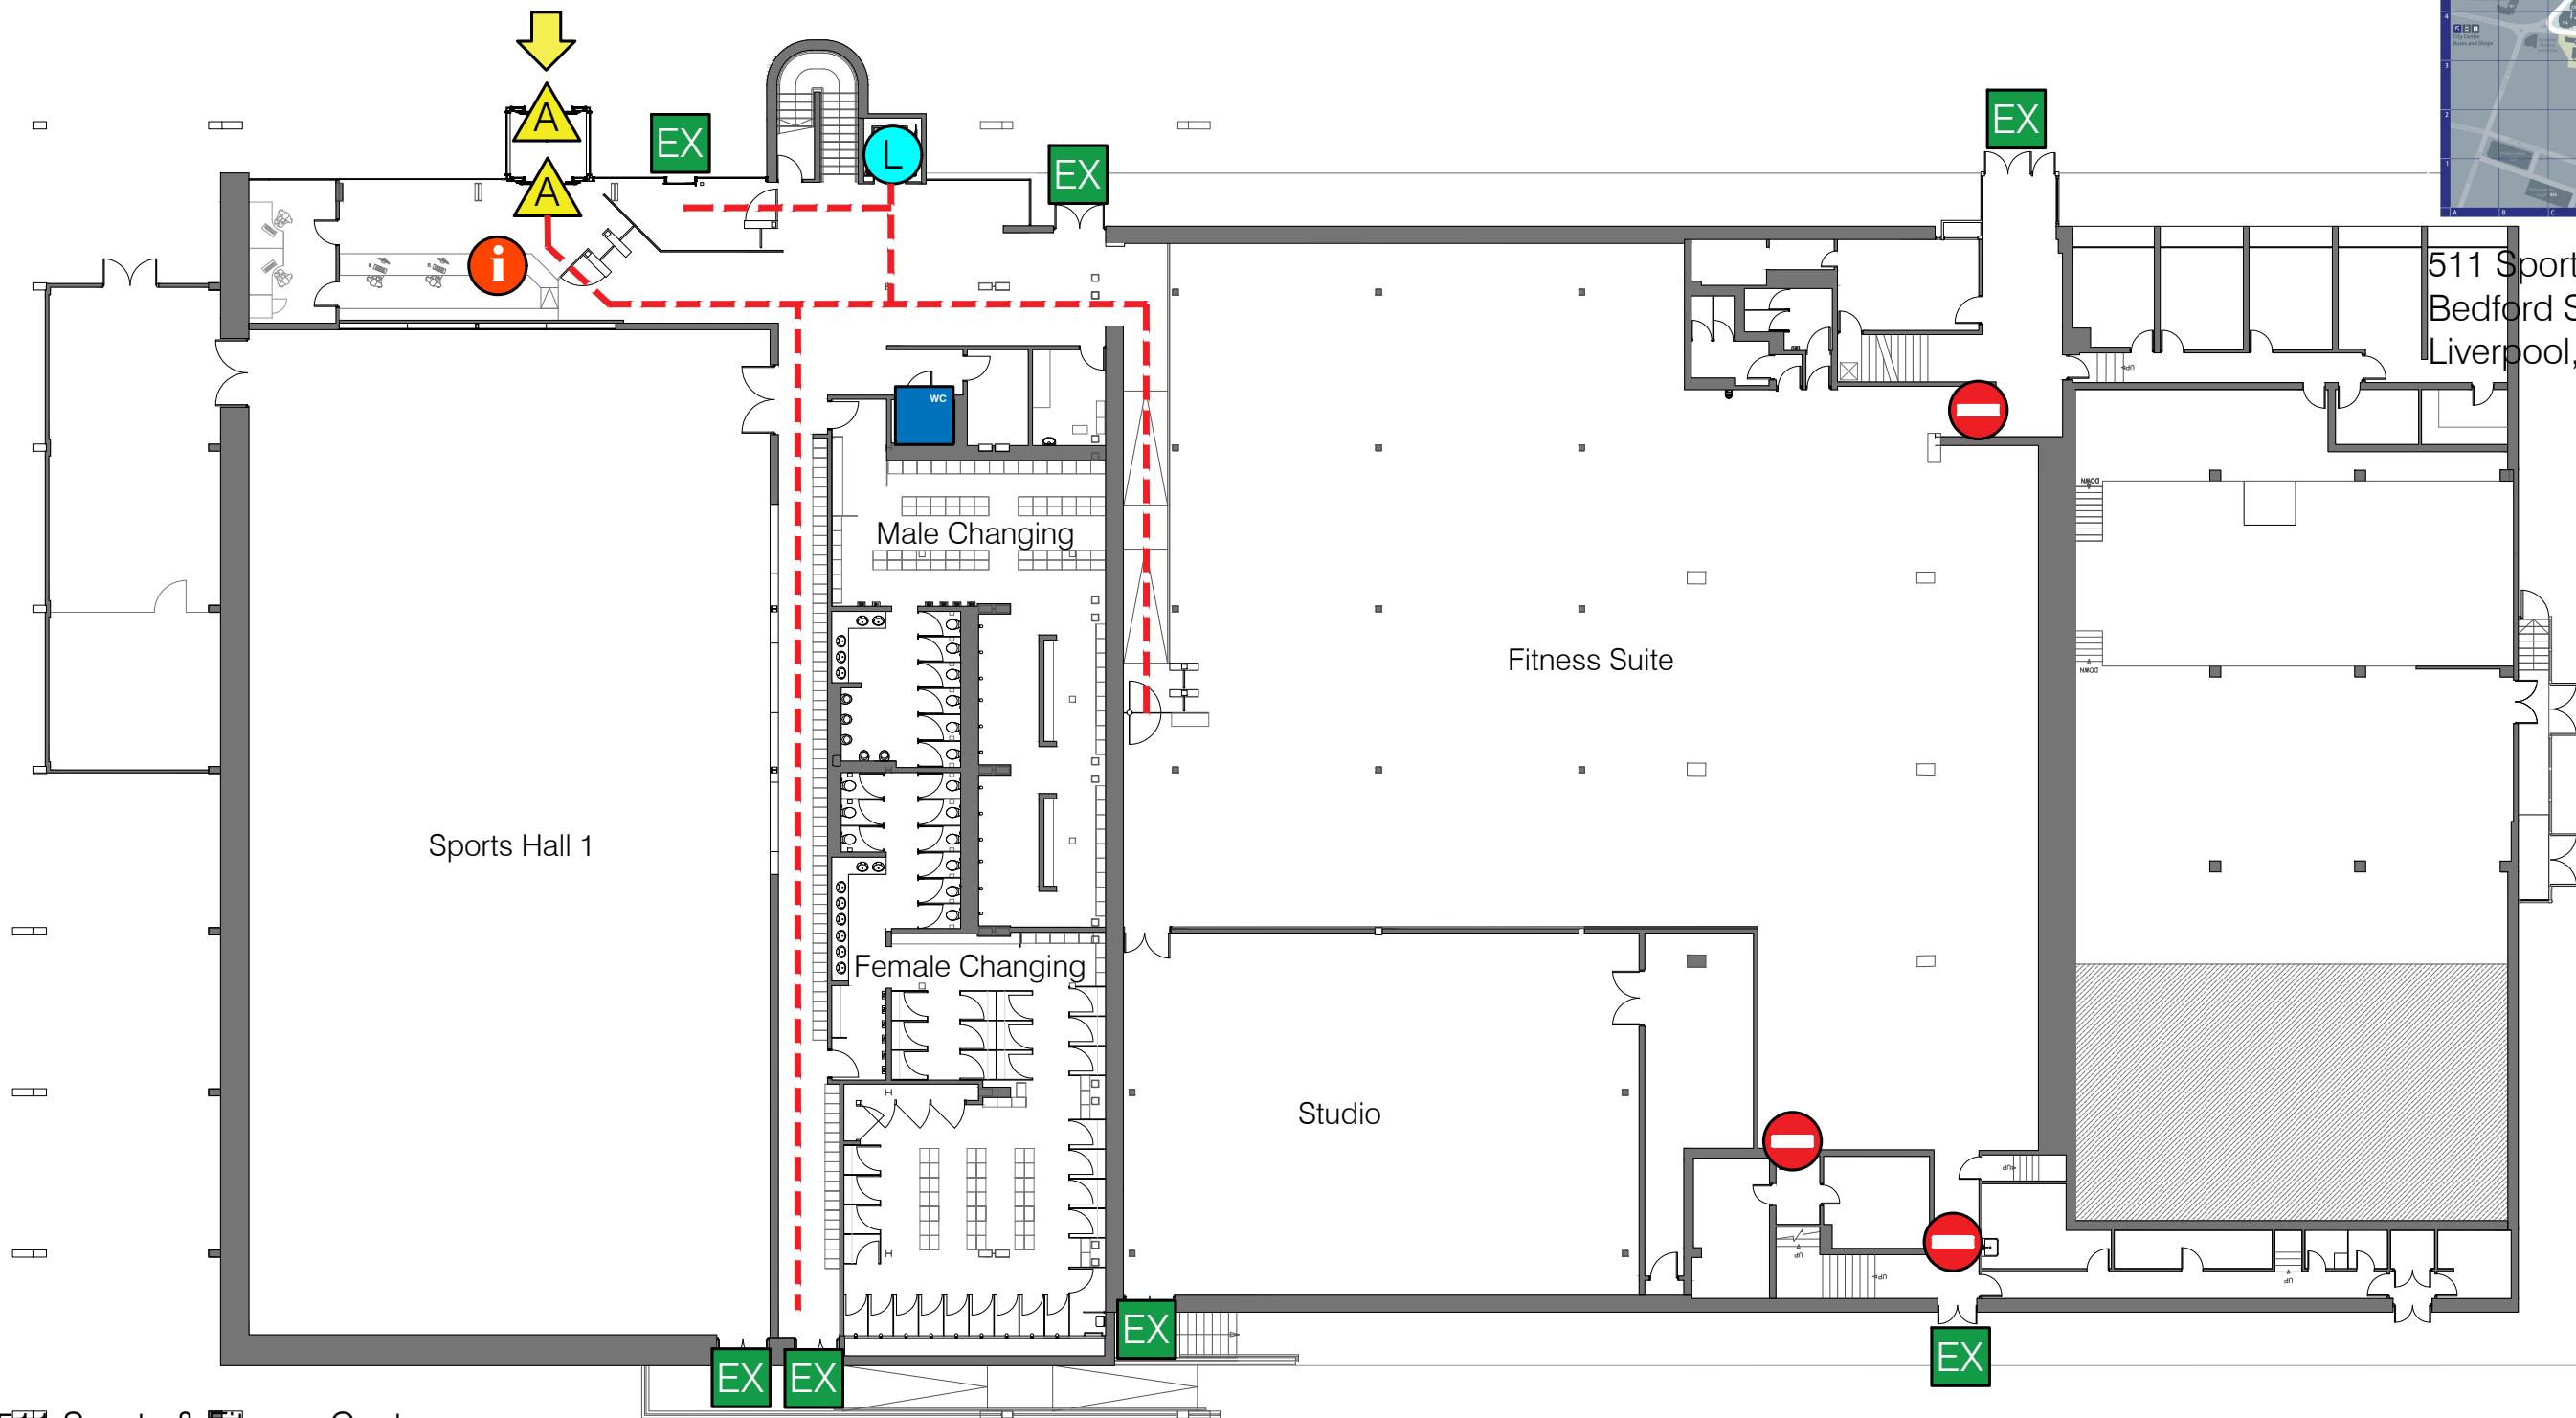

Key

-  Location of Building
-  Accessible Route
-  Accessible Entrance
-  Automatic Door
-  Controlled Access Door
-  Accessible Lift
-  Reception / Information
-  Accessible Toilet
-  Emergency Exit Only

511 Sports & Fitness Centre
Bedford Street North,
Liverpool, L69 7ZN

511 Sports & Fitness Centre
Ground Floor Plan

Key

-  Location of Building
-  Accessible Toilet
-  Accessible Route
-  Controlled Access Door
-  Accessible Lift
-  Accessible Platform Lift

511 Sports & Fitness Centre
Bedford Street North,
Liverpool, L69 7ZN

511 Sports & Fitness Centre
1st Floor Plan

Key

★ Location of Building

511 Sports & Fitness Centre
Bedford Street North,
Liverpool, L69 7ZN

511 Sports & Fitness Centre
2nd Floor Plan