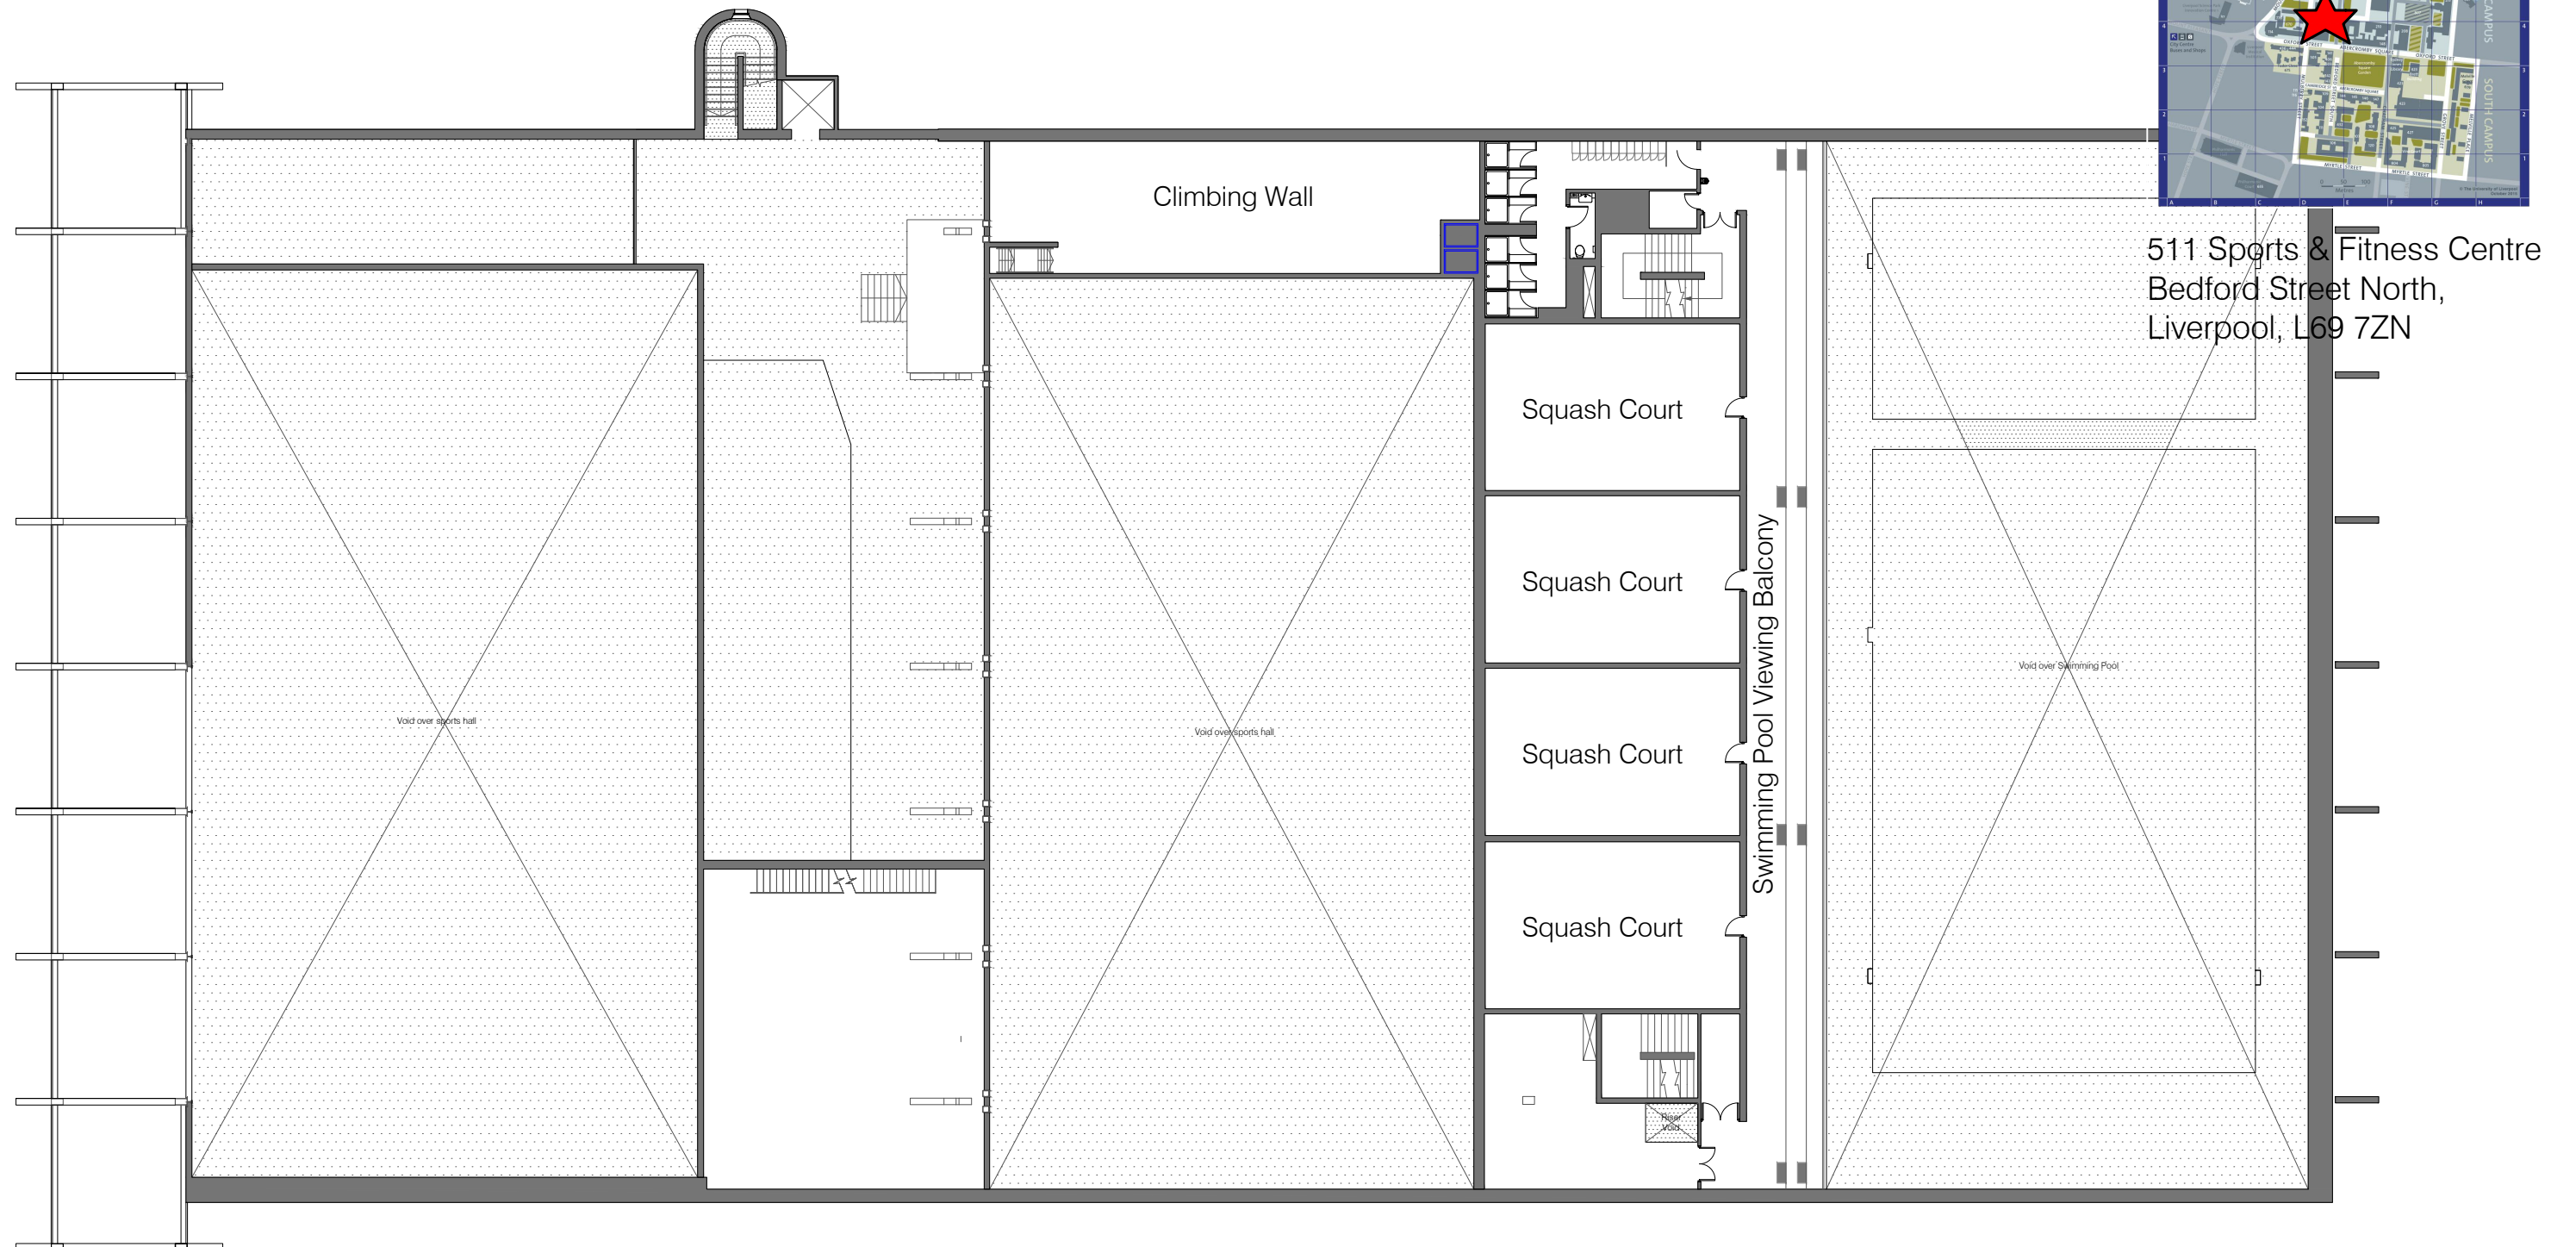

Key

-  Location of Building
-  Accessible Route
-  Accessible Entrance
-  Automatic Door
-  Controlled Access Door
-  Accessible Lift
-  Reception / Information
-  Accessible Toilet
-  Emergency Exit Only

511 Sports & Fitness Centre
Bedford Street North,
Liverpool, L69 7ZN

511 Sports & Fitness Centre
Ground Floor Plan

Key

-  Location of Building
-  Accessible Toilet
-  Accessible Route
-  Controlled Access Door
-  Accessible Lift
-  Accessible Platform Lift

511 Sports & Fitness Centre
Bedford Street North,
Liverpool, L69 7ZN

511 Sports & Fitness Centre
1st Floor Plan

Key

★ Location of Building

511 Sports & Fitness Centre
Bedford Street North,
Liverpool, L69 7ZN

511 Sports & Fitness Centre
2nd Floor Plan