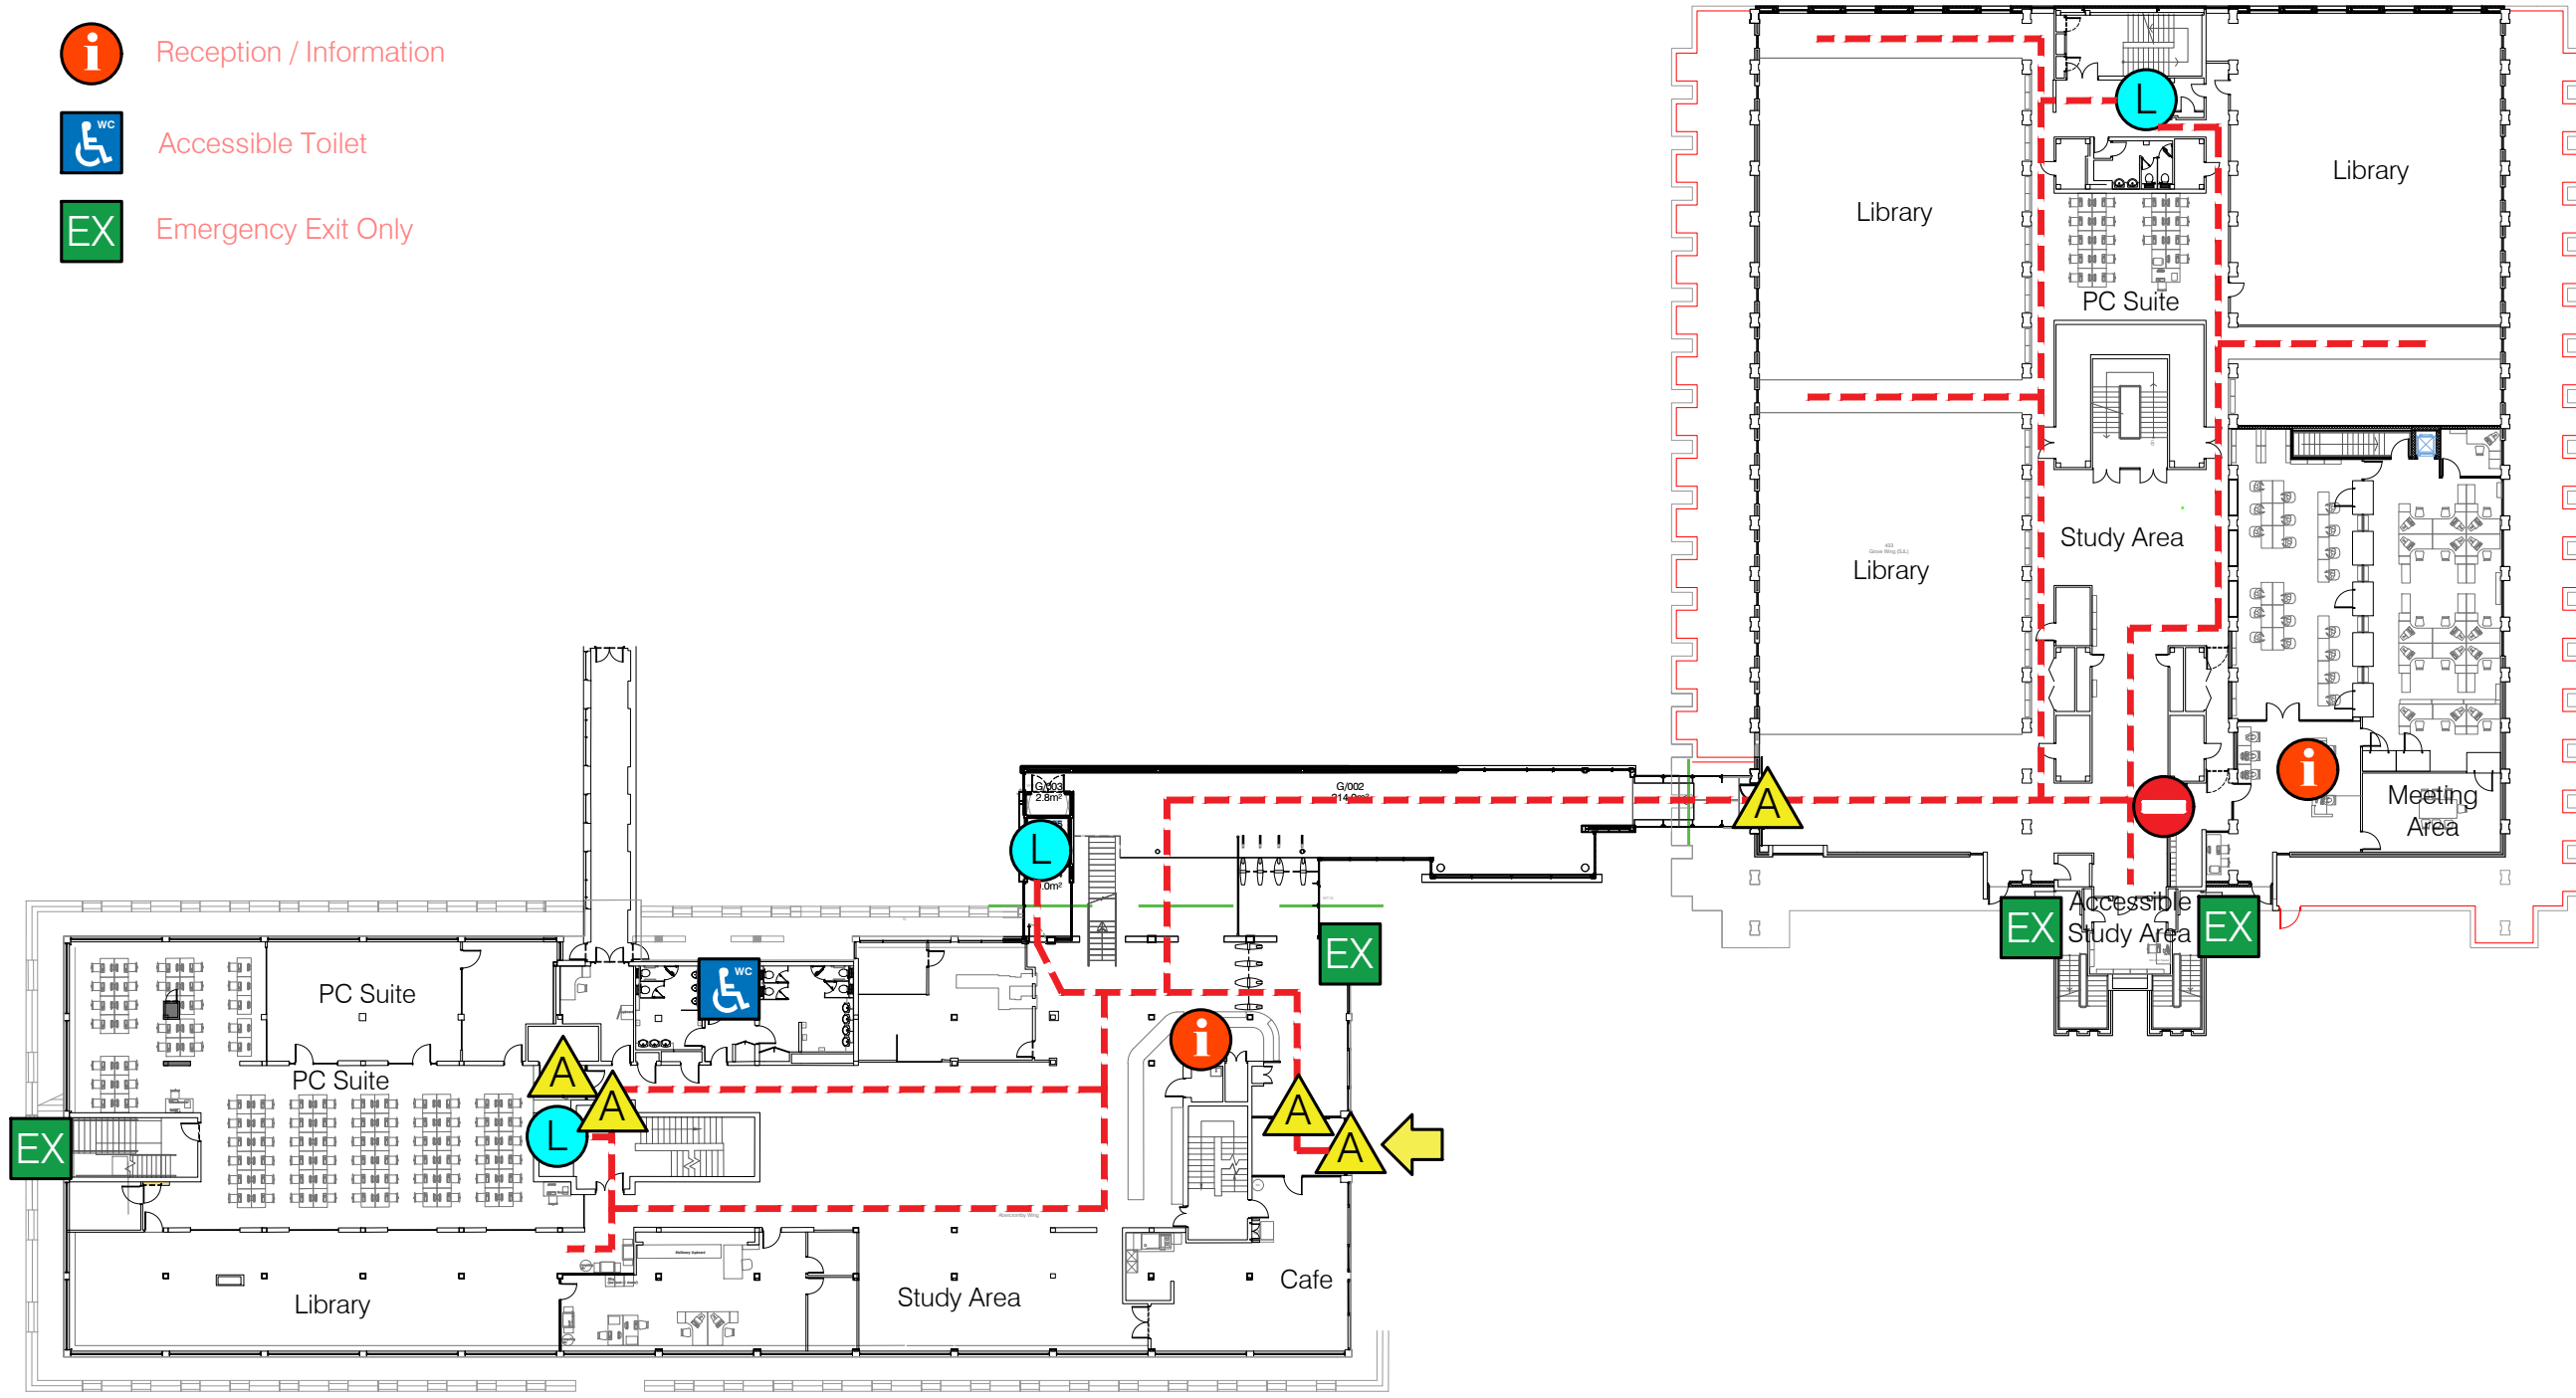

Key

-  Location of Building
-  Accessible Route
-  Controlled Access Door
-  Accessible Lift
-  Accessible Toilet
-  Emergency Exit Only

423 Sydney Jones Library
Chatham St, Liverpool
L7 7BD

423 Sydney Jones Library
Basement Floor Plan

Key

-  Location of Building
-  Accessible Route
-  Accessible Entrance
-  Automatic Door
-  Controlled Access Door
-  Accessible Lift
-  Reception / Information
-  Accessible Toilet
-  Emergency Exit Only

423 Sydney Jones Library
Chatham St, Liverpool
L7 7BD

423 Sydney Jones Library
Ground Floor Plan

Key

-  Location of Building
-  Accessible Route
-  Automatic Door
-  Controlled Access Door
-  Accessible Lift
-  Reception / Information
-  Accessible Toilet

423 Sydney Jones Library
Chatham St, Liverpool
L7 7BD

423 Sydney Jones Library
1st Floor Plan

Key

-  Location of Building
-  Accessible Route
-  Automatic Door
-  Controlled Access Door
-  Accessible Lift
-  Reception / Information
-  Accessible Toilet
-  Emergency Exit Only