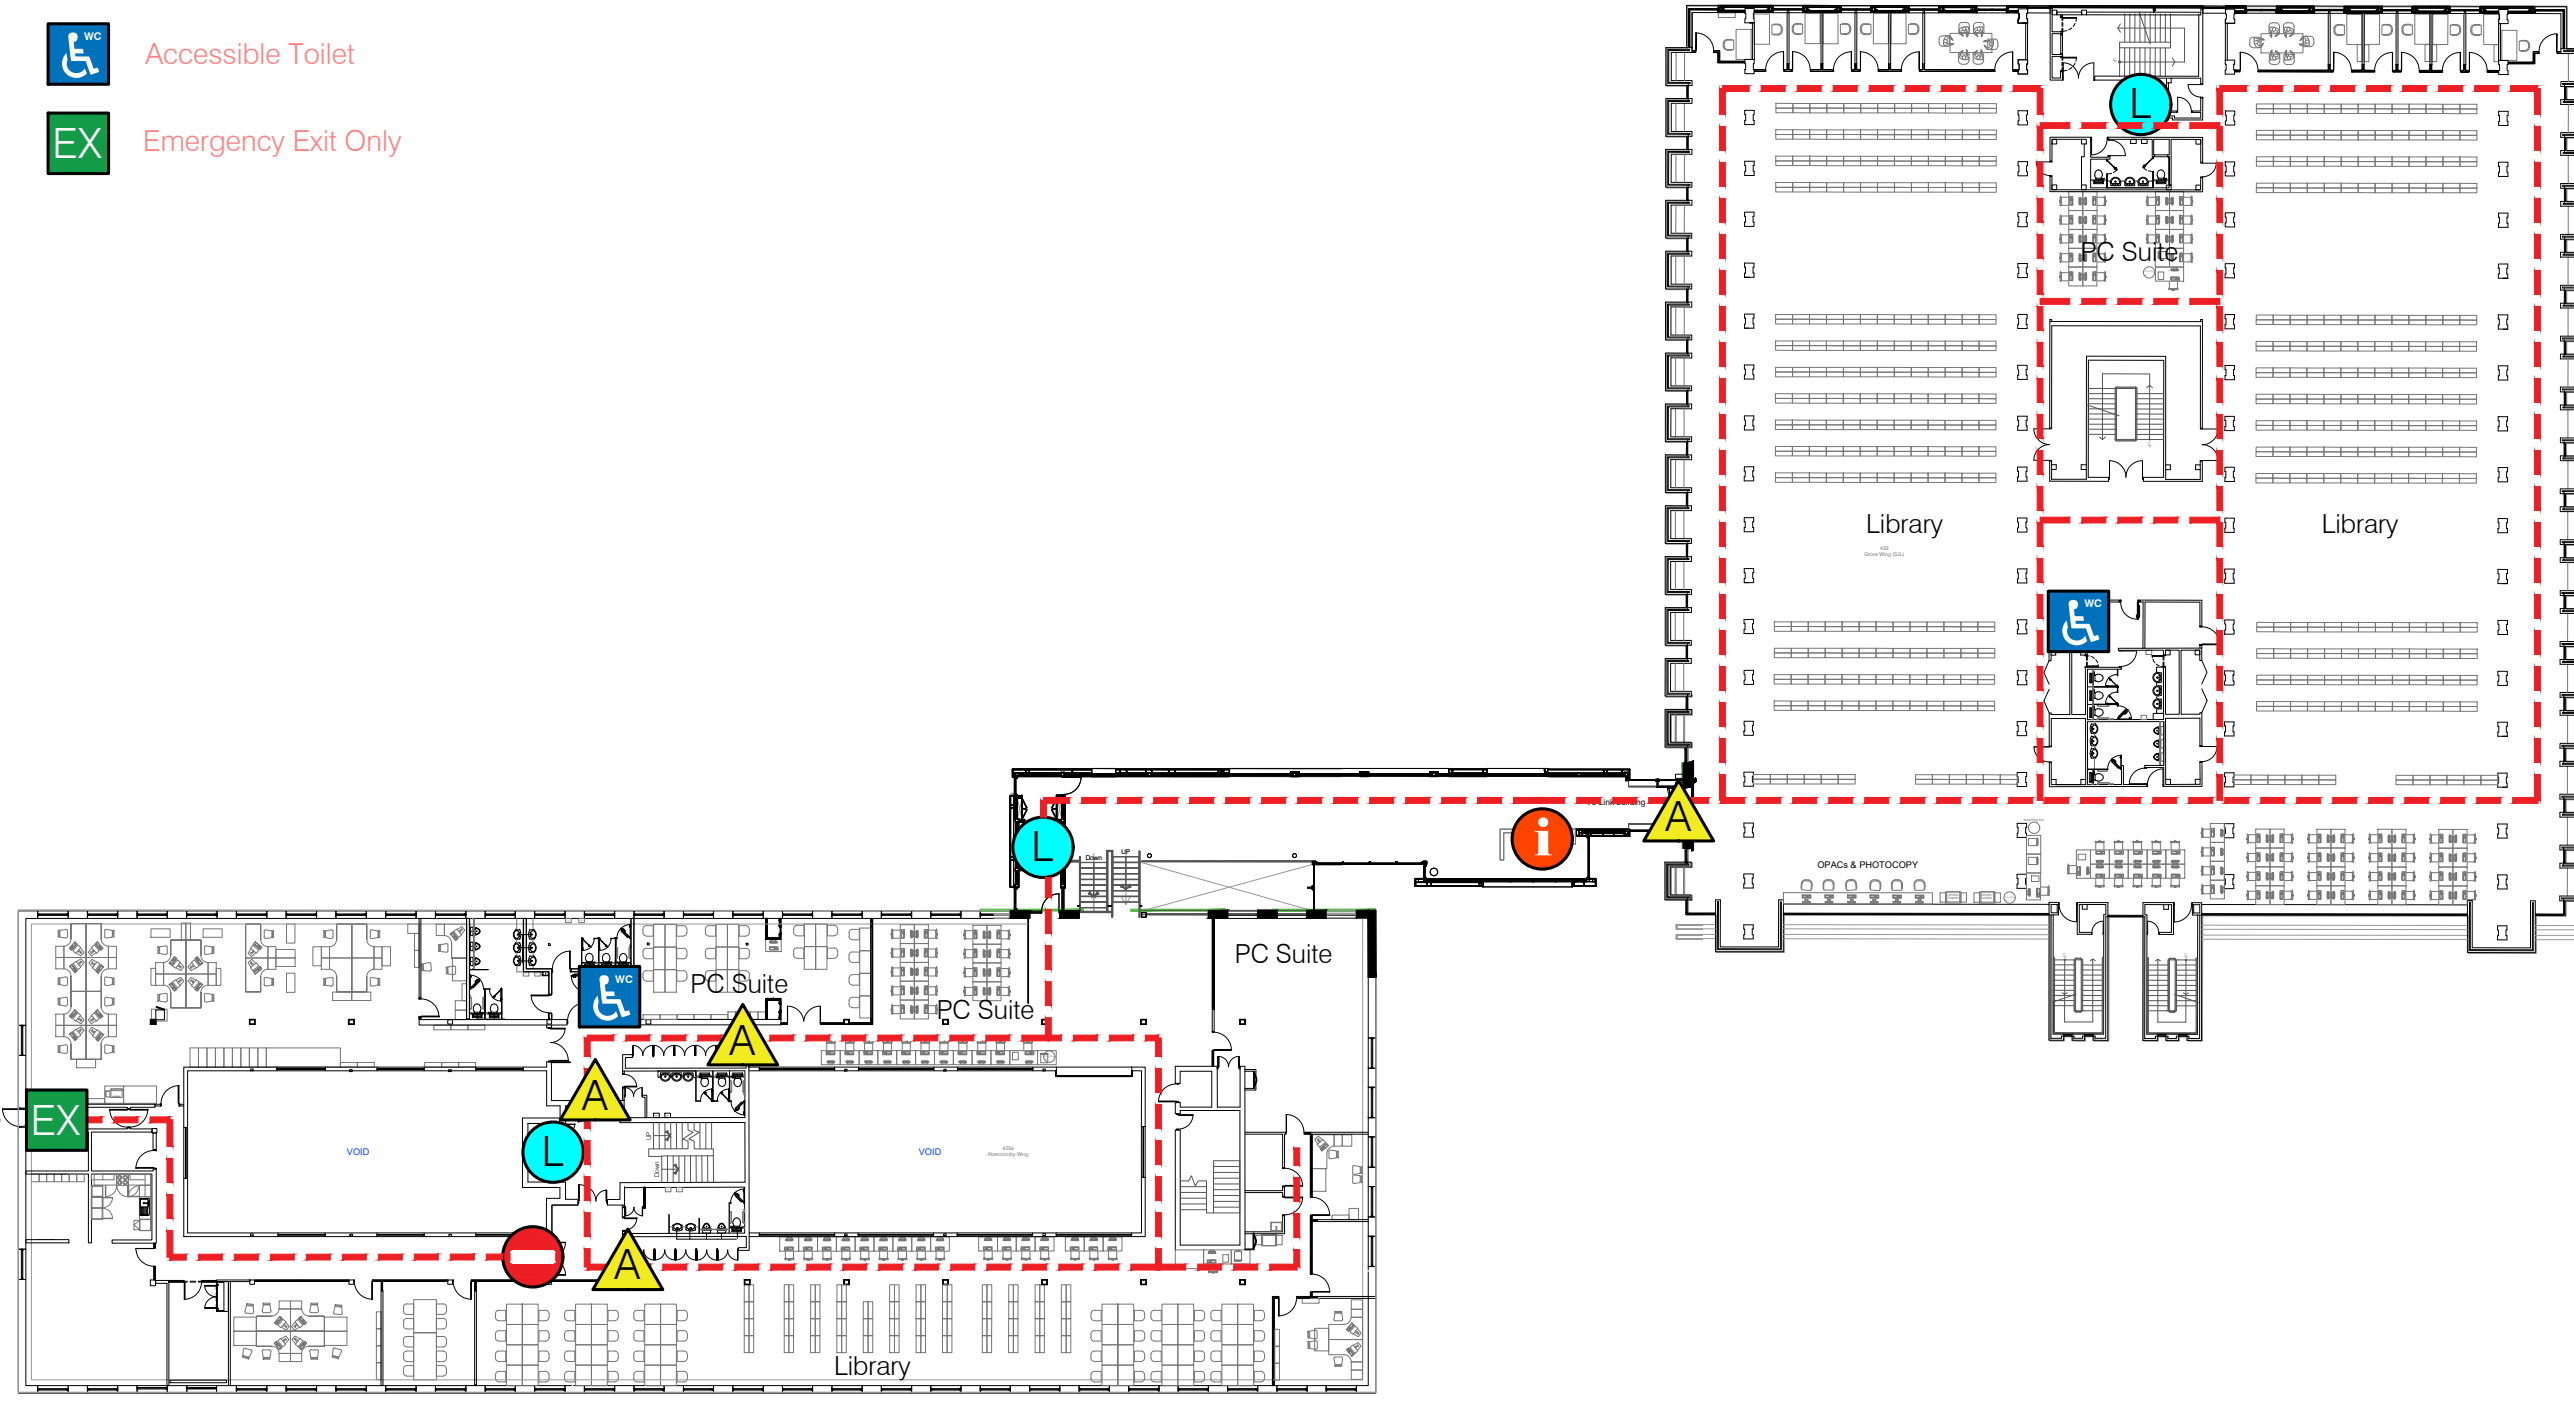

423 Sydney Jones Library
2nd Floor Plan