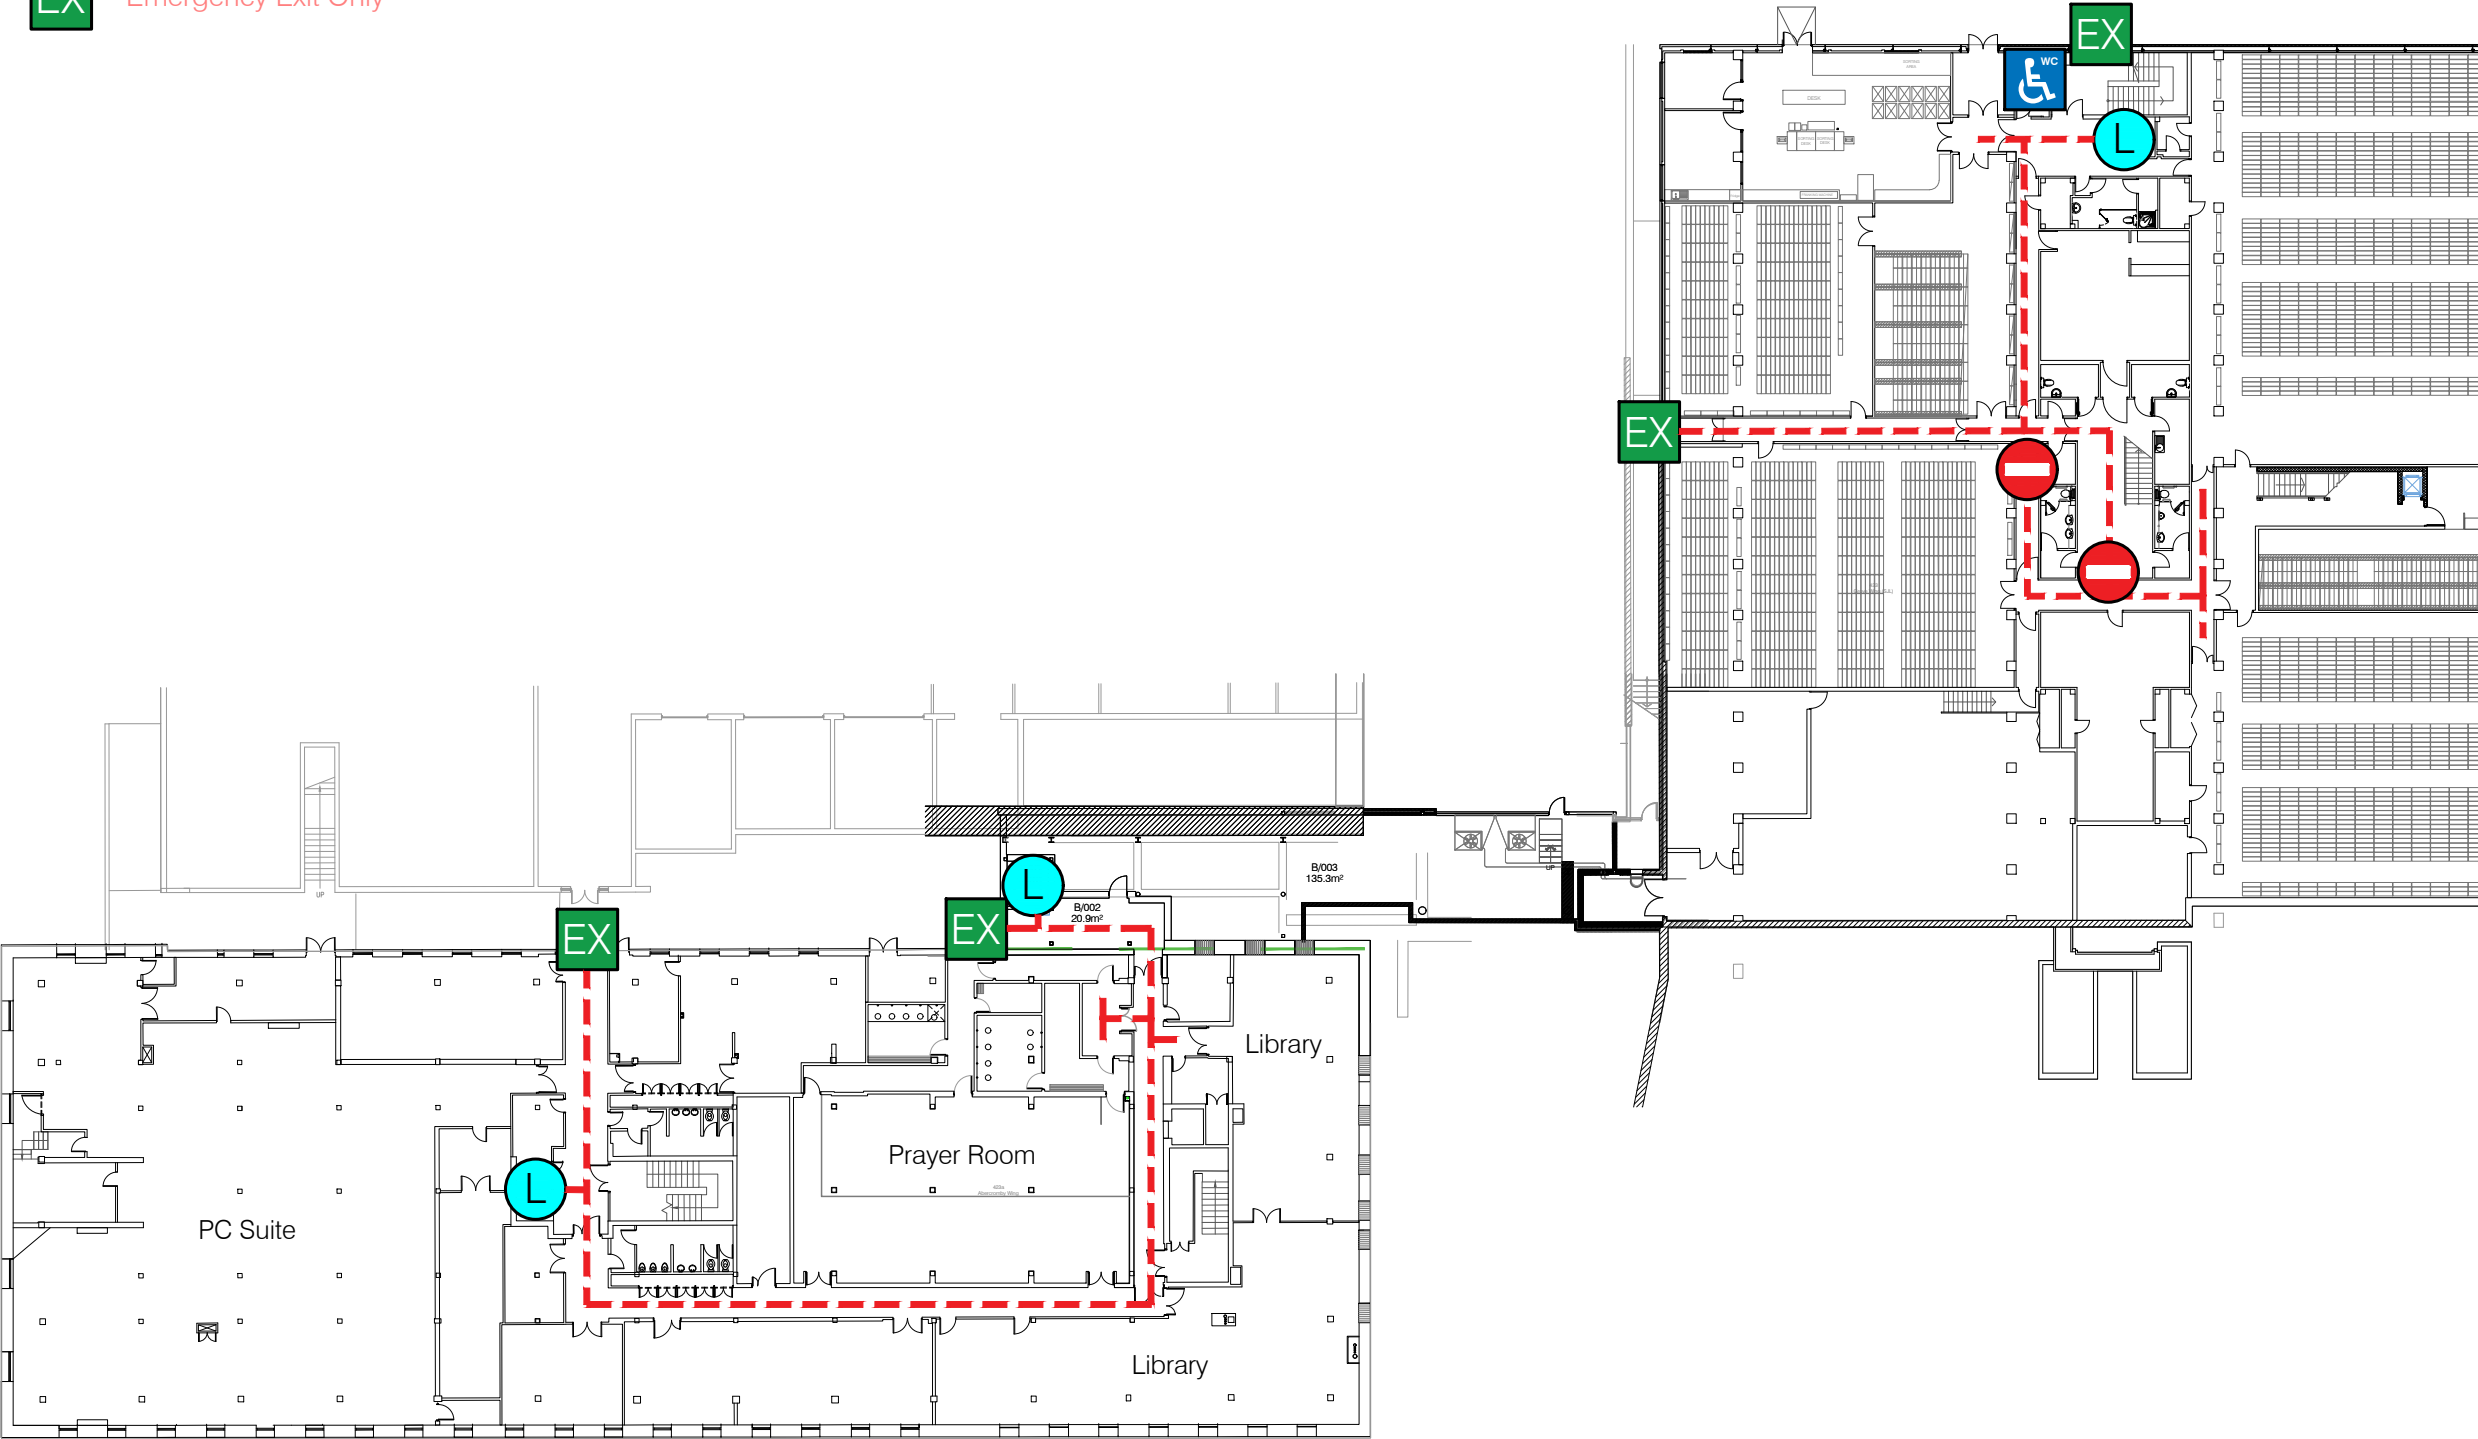

Key

-  Location of Building
-  Accessible Route
-  Controlled Access Door
-  Accessible Lift
-  Accessible Toilet
-  Emergency Exit Only

423 Sydney Jones Library
Chatham St, Liverpool
L7 7BD

423 Sydney Jones Library
Basement Floor Plan

Key

-  Location of Building
-  Accessible Route
-  Accessible Entrance
-  Automatic Door
-  Controlled Access Door
-  Accessible Lift
-  Reception / Information
-  Accessible Toilet
-  Emergency Exit Only

423 Sydney Jones Library
Chatham St, Liverpool
L7 7BD

423 Sydney Jones Library
Ground Floor Plan

Key

-  Location of Building
-  Accessible Route
-  Automatic Door
-  Controlled Access Door
-  Accessible Lift
-  Reception / Information
-  Accessible Toilet

423 Sydney Jones Library
Chatham St, Liverpool
L7 7BD

423 Sydney Jones Library
1st Floor Plan

Key

-  Location of Building
-  Accessible Route
-  Automatic Door
-  Controlled Access Door
-  Accessible Lift
-  Reception / Information
-  Accessible Toilet
-  Emergency Exit Only