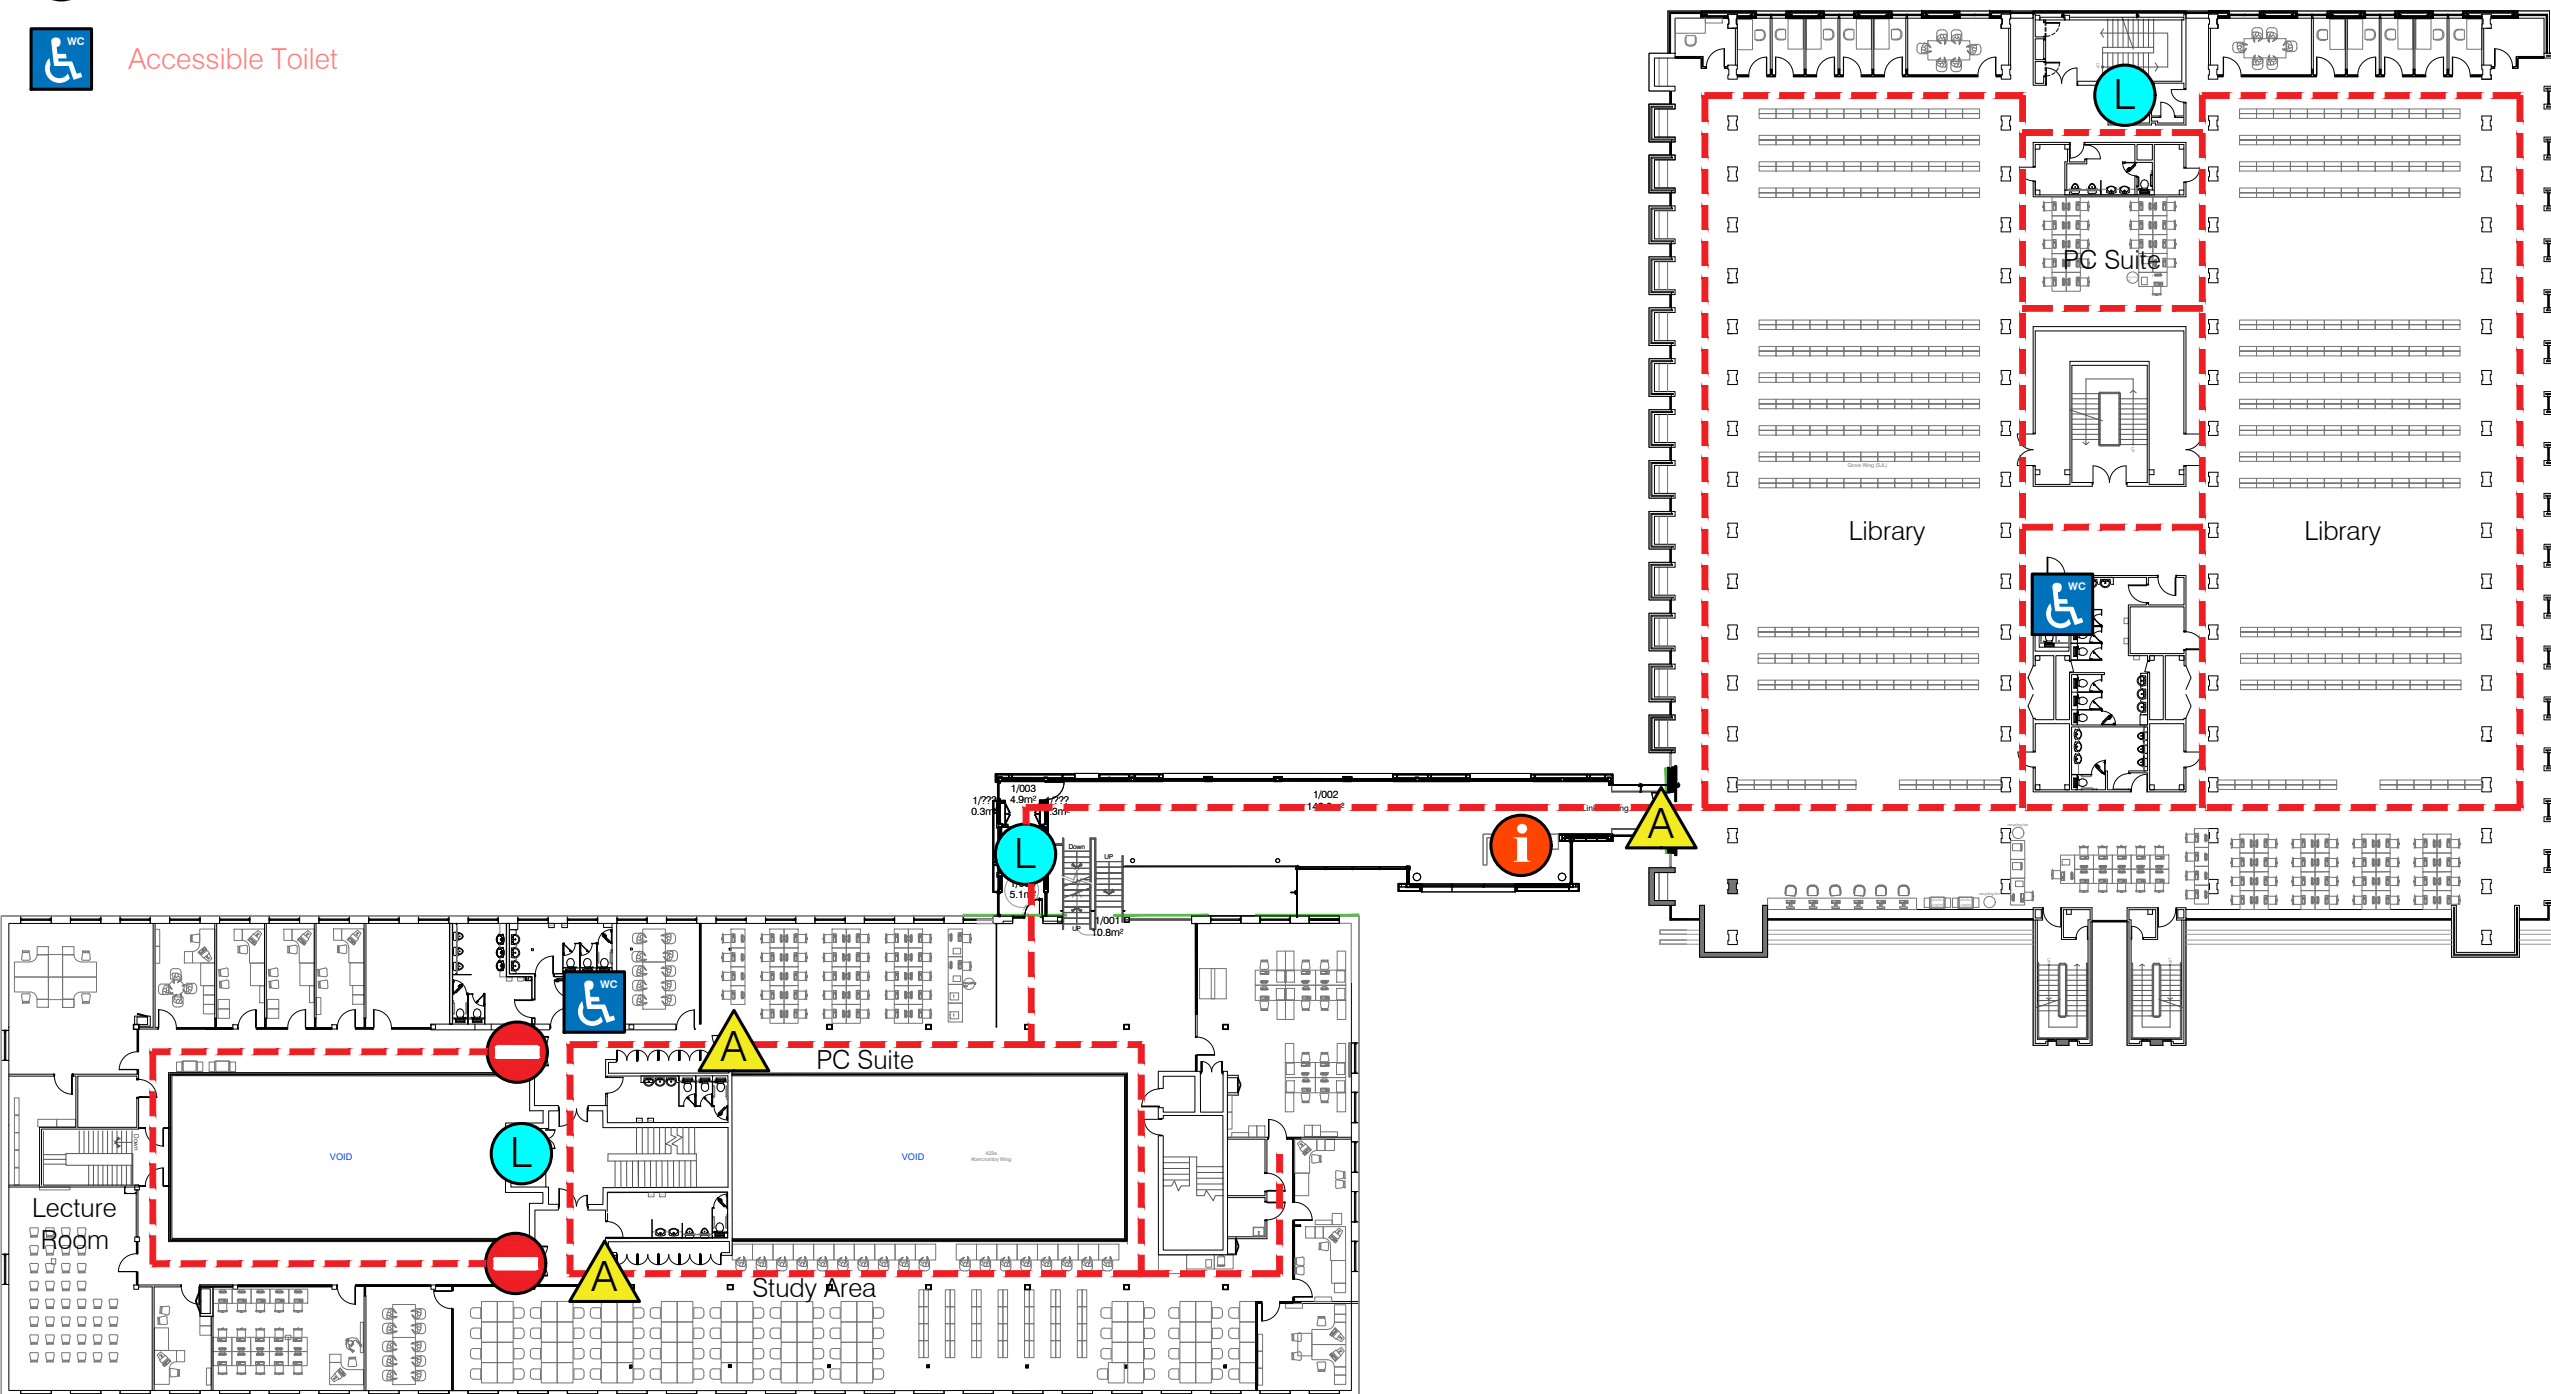

Key

-  Location of Building
-  Accessible Route
-  Accessible Entrance
-  Automatic Door
-  Controlled Access Door
-  Accessible Lift
-  Reception / Information
-  Accessible Toilet
-  Emergency Exit Only

423 Sydney Jones Library
Chatham St, Liverpool
L7 7BD

423 Sydney Jones Library
Ground Floor Plan

Key

-  Location of Building
-  Accessible Route
-  Automatic Door
-  Controlled Access Door
-  Accessible Lift
-  Reception / Information
-  Accessible Toilet

423 Sydney Jones Library
Chatham St, Liverpool
L7 7BD

423 Sydney Jones Library
1st Floor Plan

Key

-  Location of Building
-  Accessible Route
-  Automatic Door
-  Controlled Access Door
-  Accessible Lift
-  Reception / Information
-  Accessible Toilet
-  Emergency Exit Only