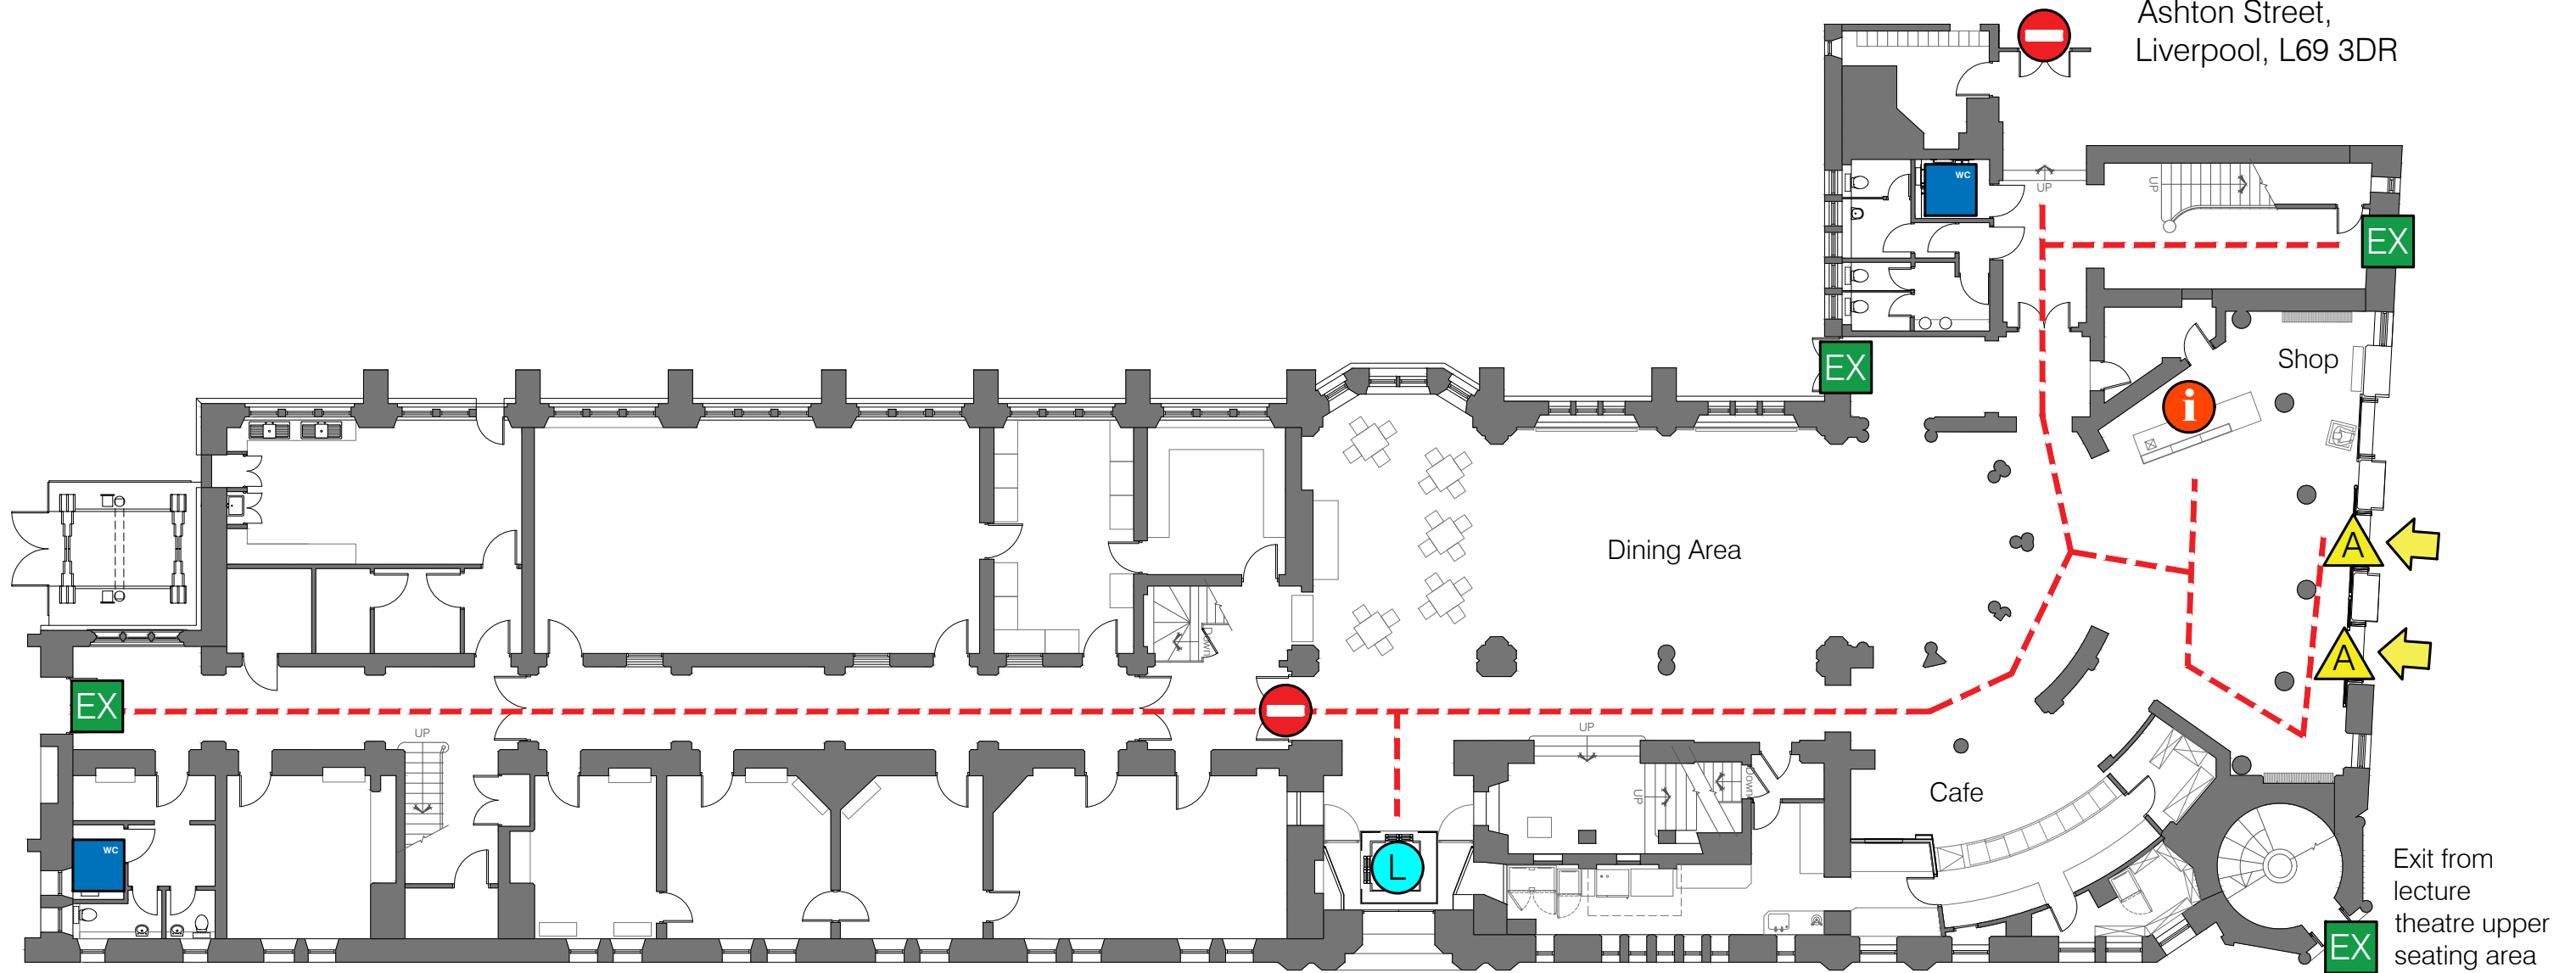

**Key**

-  Location of Building
-  Accessible Route
-  Accessible Entrance
-  Automatic Door
-  Controlled Access Door
-  Accessible Lift
-  Reception / Information
-  Accessible Toilet
-  Emergency Exit Only

Link to 422 Ashton Building 421 Victoria Gallery & Museum  
Ashton Street,  
Liverpool, L69 3DR

421 Victoria Gallery & Museum  
Ground Floor Plan

Exit from  
lecture  
theatre upper  
seating area

**Key**

-  Location of Building
-  Accessible Route
-  Controlled Access Door
-  Accessible Lift
-  Accessible Toilet
-  Fire Refuge Space

421 Victoria Gallery & Museum  
Ashton Street,  
Liverpool, L69 3DR

421 Victoria Gallery & Museum  
1st Floor Plan

421 Victoria Gallery & Museum  
4th Floor Plan