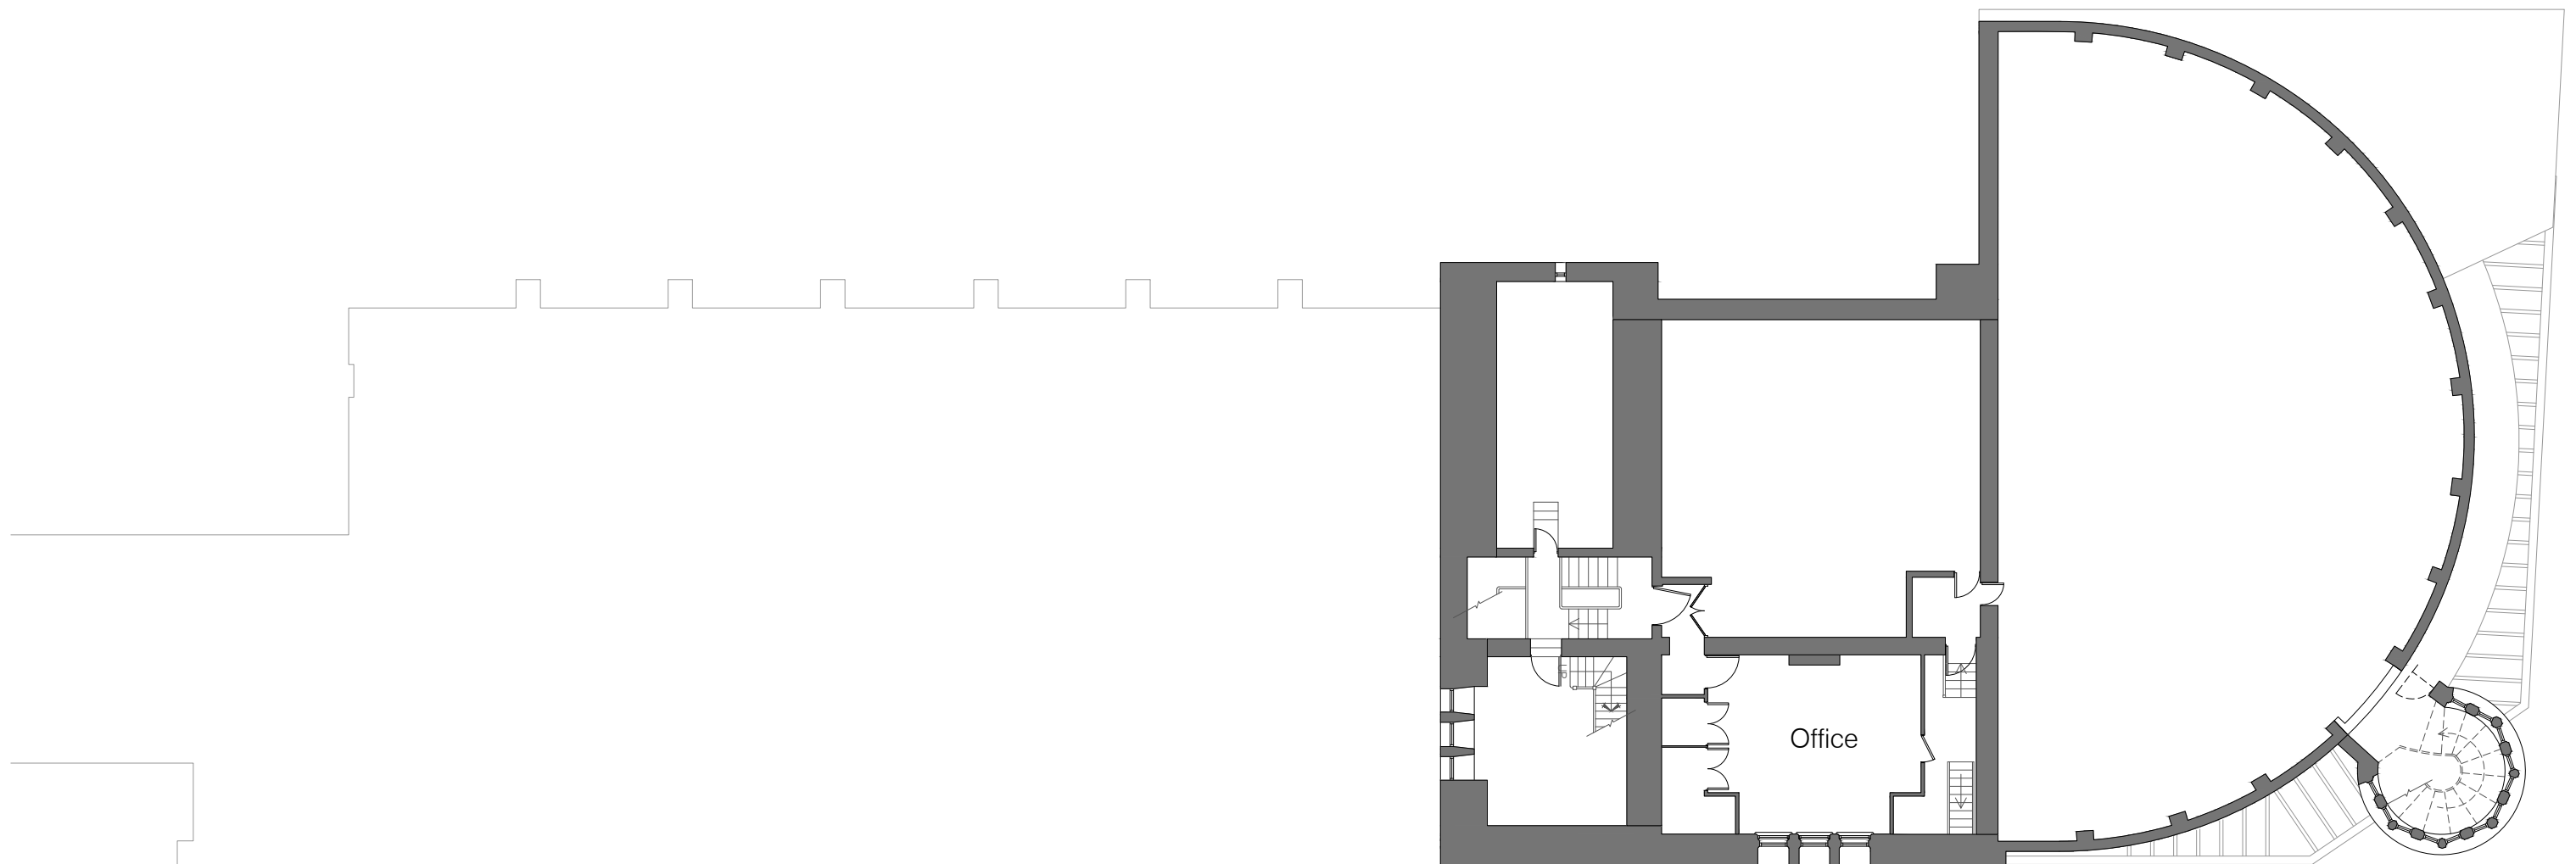

421 Victoria Gallery & Museum  
Ashton Street,  
Liverpool, L69 3DR

[Link to 422 Ashton Building](#)

421 Victoria Gallery & Museum  
2nd Floor Plan

**Key**

 Location of Building

 Accessible Route

 Accessible Lift

421 Victoria Gallery & Museum  
Ashton Street,  
Liverpool, L69 3DR

421 Victoria Gallery & Museum  
3rd Floor Plan

Key

★ Location of Building

421 Victoria Gallery & Museum  
Ashton Street,  
Liverpool, L69 3DR

421 Victoria Gallery & Museum  
4th Floor Plan