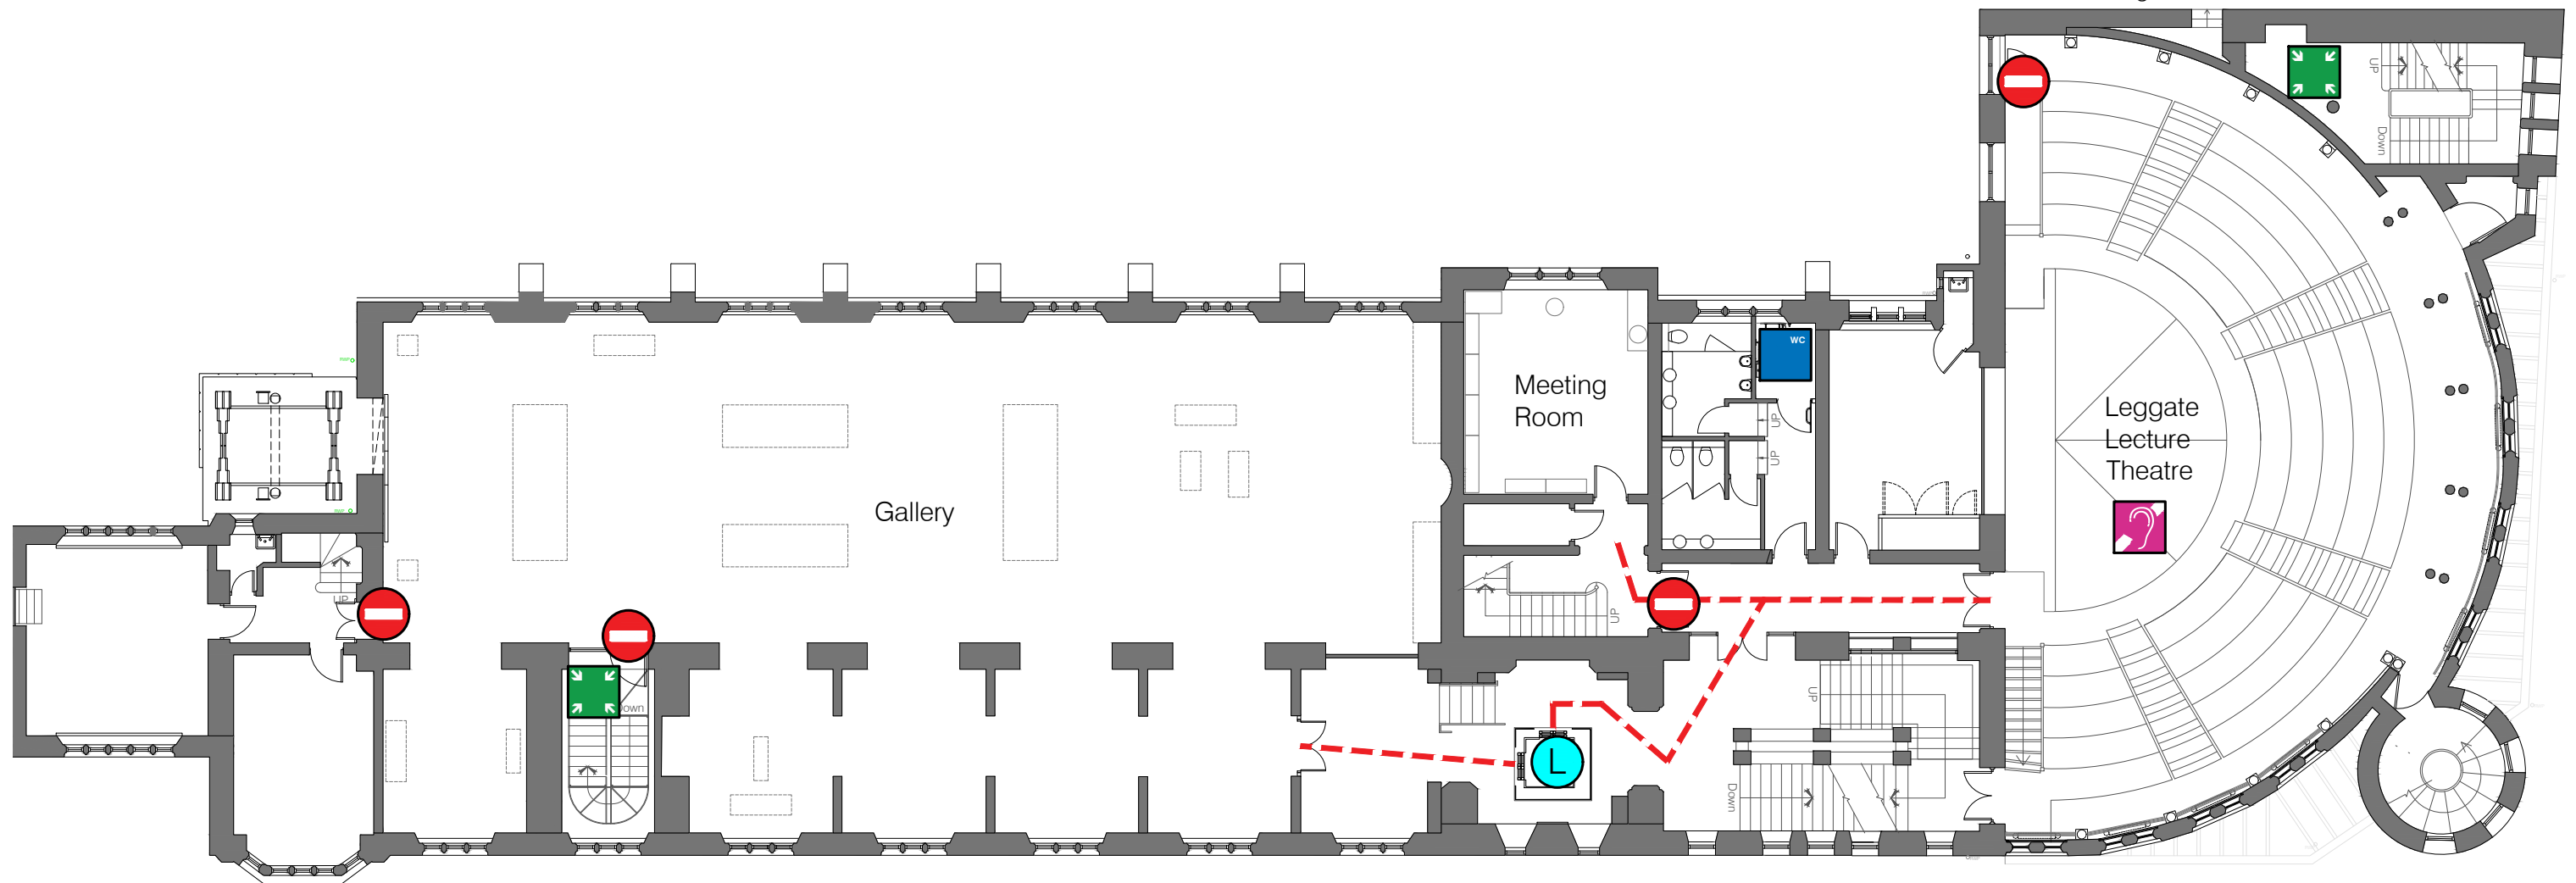

-  Location of Building
-  Accessible Route
-  Controlled Access Door
-  Accessible Lift
-  Accessible Toilet
-  Fire Refuge Space

421 Victoria Gallery & Museum  
Ashton Street,  
Liverpool, L69 3DR

421 Victoria Gallery & Museum  
1st Floor Plan

**Key**

 Location of Building

 Accessible Route

 Controlled Access Door

 Accessible Lift

 Hearing Enhancement System

 Accessible Toilet

 Fire Refuge Space

421 Victoria Gallery & Museum  
Ashton Street,  
Liverpool, L69 3DR

[Link to 422 Ashton Building](#)

421 Victoria Gallery & Museum  
2nd Floor Plan

**Key**

 Location of Building

 Accessible Route

 Accessible Lift

421 Victoria Gallery & Museum  
4th Floor Plan