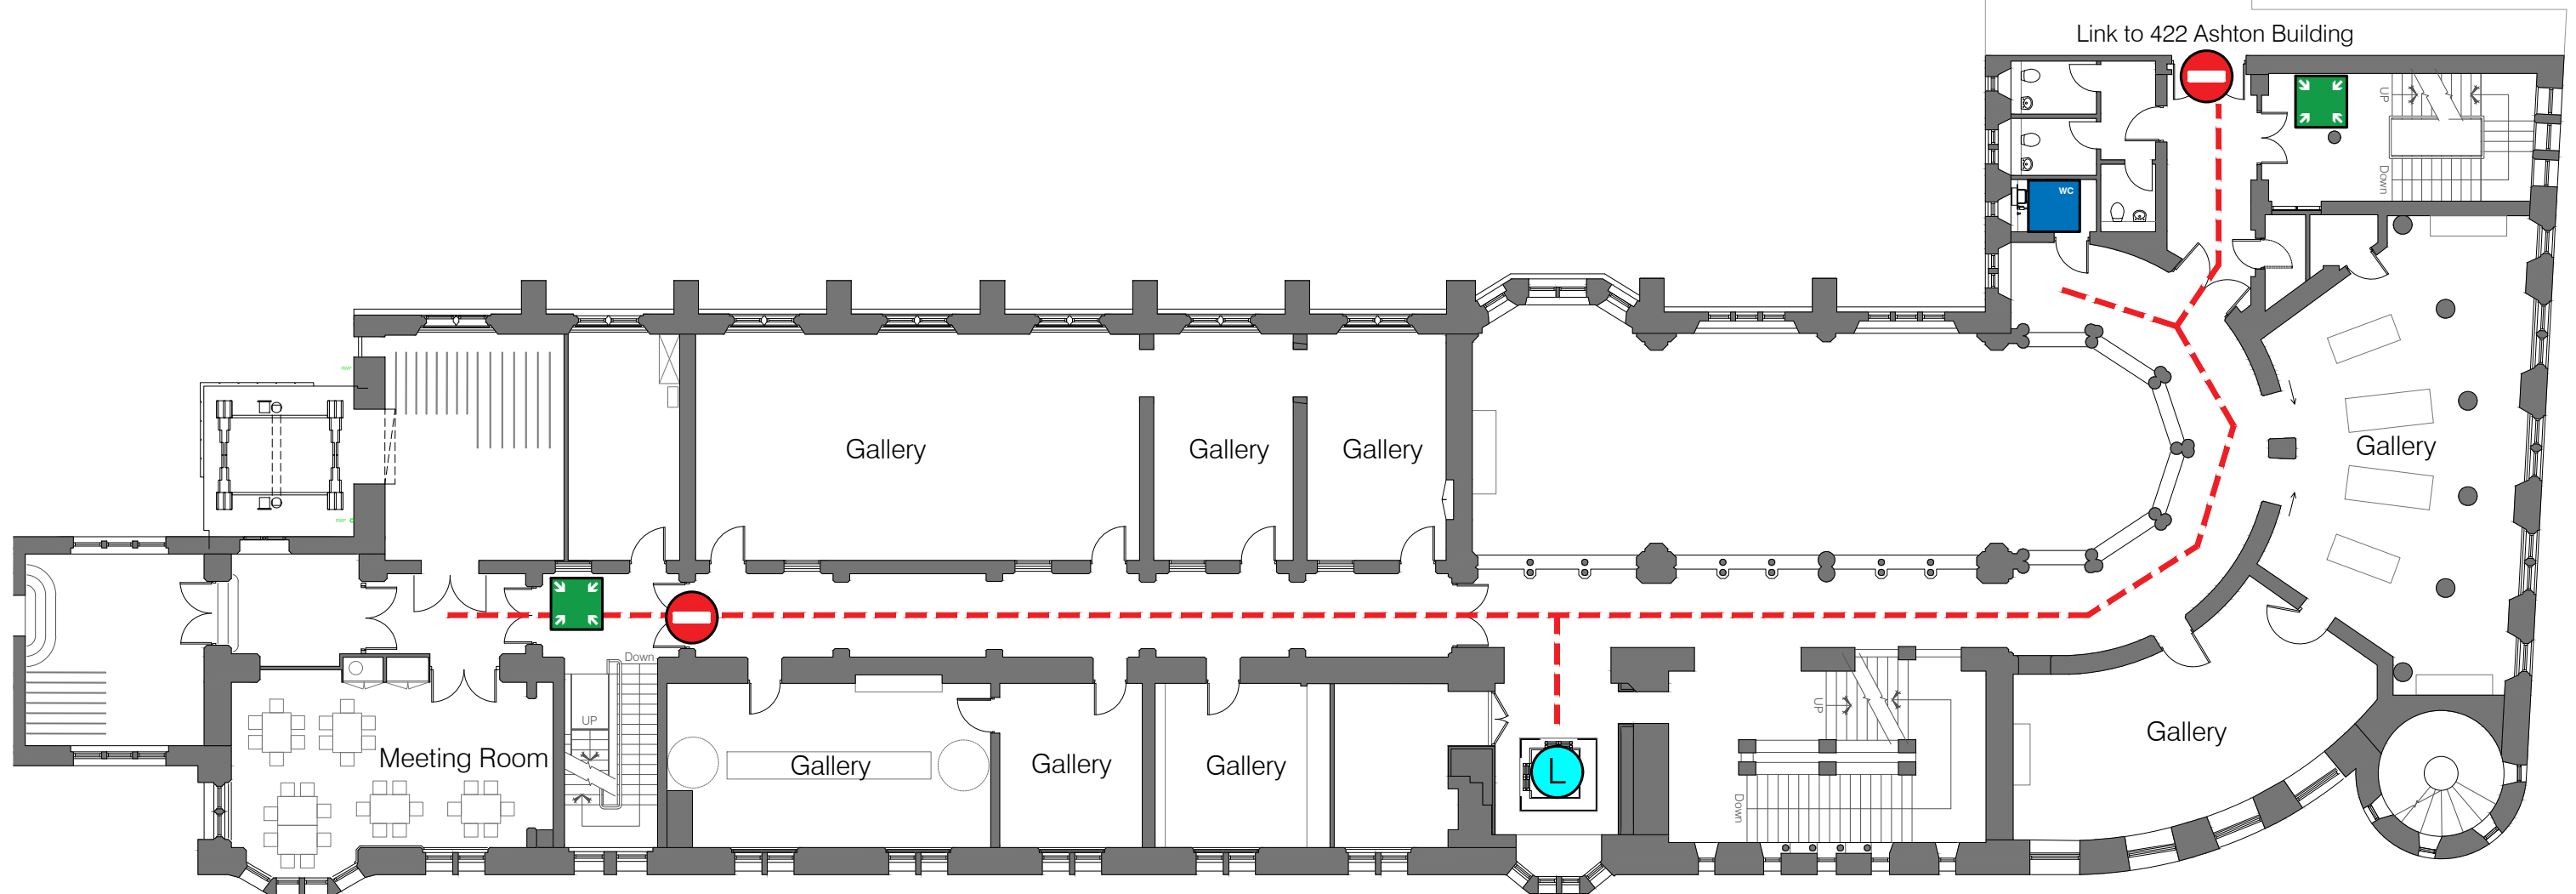

**Key**

-  Location of Building
-  Accessible Route
-  Accessible Entrance
-  Automatic Door
-  Controlled Access Door
-  Accessible Lift
-  Reception / Information
-  Accessible Toilet
-  Emergency Exit Only

Link to 422 Ashton Building 421 Victoria Gallery & Museum  
Ashton Street,  
Liverpool, L69 3DR

421 Victoria Gallery & Museum  
Ground Floor Plan

Exit from  
lecture  
theatre upper  
seating area

**Key**

-  Location of Building
-  Accessible Route
-  Controlled Access Door
-  Accessible Lift
-  Accessible Toilet
-  Fire Refuge Space

421 Victoria Gallery & Museum  
Ashton Street,  
Liverpool, L69 3DR

421 Victoria Gallery & Museum  
1st Floor Plan

421 Victoria Gallery & Museum  
4th Floor Plan