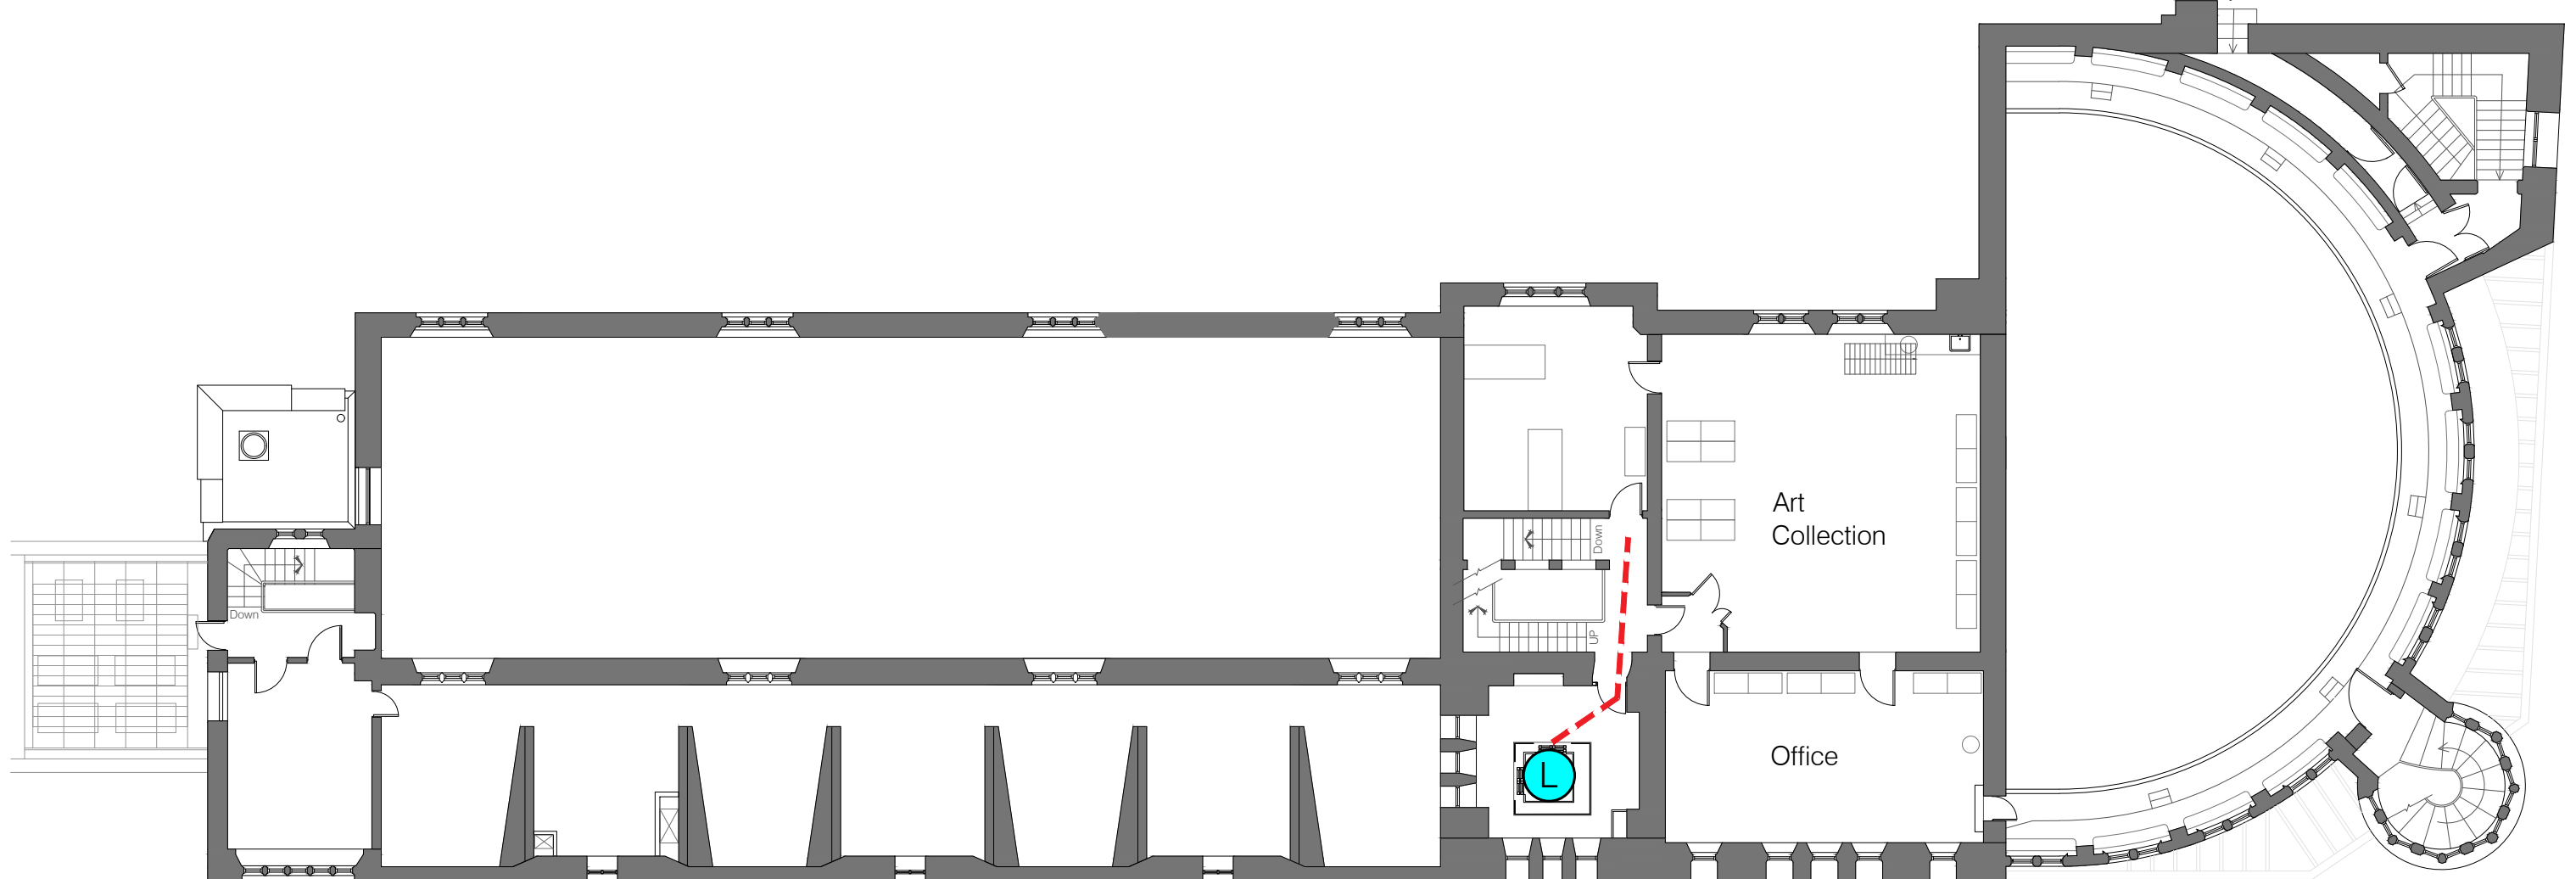

421 Victoria Gallery & Museum  
Ashton Street,  
Liverpool, L69 3DR

[Link to 422 Ashton Building](#)

421 Victoria Gallery & Museum  
2nd Floor Plan

**Key**

 Location of Building

 Accessible Route

 Accessible Lift

421 Victoria Gallery & Museum  
Ashton Street,  
Liverpool, L69 3DR

421 Victoria Gallery & Museum  
3rd Floor Plan

Key

★ Location of Building

421 Victoria Gallery & Museum  
Ashton Street,  
Liverpool, L69 3DR

421 Victoria Gallery & Museum  
4th Floor Plan